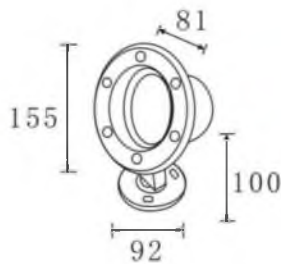

Model	Description	Spec	Remark
WL - G1552	Fountain Light/LED	LED6*1W/12V	Single color
	Fountain Light/LED	LED6*1W/12V	Multicolor
	Fountain Light/LED	LED9*1W/12V	Single color
	Fountain Light/LED	LED9*1W/12V	Multicolor
	Fountain Light/AR111	50W/12V	
	Fountain Light/MAR36	50W/12V