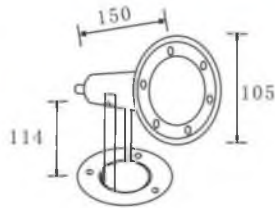

Model	Description	Spec	Remark
WL - G1051	Fountain Light/LED	LED3*1W/12V	Single color
	Fountain Light/LED	LED3*1W/12V	Multicolor