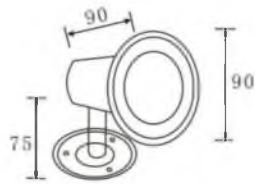

Model	Description	Spec	Remark
WL - G0902	Fountain Light/LED	LED3*1W/12V	Single color
	Fountain Light/LED	LED3*1W/12V	Multicolor
	Fountain Light/MAR16	35W/12V