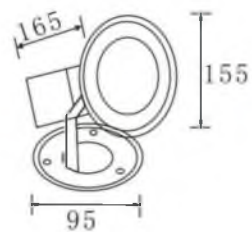

Model	Description	Spec	Remark
WL - G1553	Fountain Light/LED	LED6*1W/12V	Single color
	Fountain Light/LED	LED9*1W/12V	Single color
	Fountain Light/PAR38	100W/12V