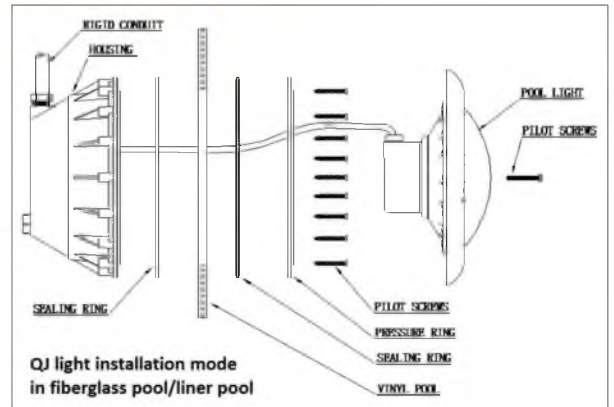

Fiberglass pool / Stainless steel pool /Liner pool installation

Model	Description	Power (W)	Voltage (V)	Lumination (lux)	Installation type
WL-QJ-LED21.6HTB	Wide voltage LED with niche, 216 leds, for concrete pool / fiberglass pool / liner pool compatible, cool white/warm white	24W	12-20V	1420 (cool/warm white)	Housing type
WL-QJ-LED21.6HTC	Wide voltage LED with niche, 216 leds, for concrete pool / fiberglass pool / liner pool compatible, RGB color	24W	12-20V	522 (RGB)	Housing type
WL-QJ-LED144	Underwater light with niche, 144 leds for concrete pool / fiberglass pool / liner pool compatible, white/RGB	12W	12V	302 (cool/warm white) 168 (RGB color)	Housing type
WL-QJ-LED252	Underwater light with niche, 252 leds for concrete pool / fiberglass pool / liner pool compatible, white/RGB	18W	12V	530 (cool/warm white) 257 (RGB color)	Housing type
WL-QJ-LED036	Underwater light with niche, 36 leds high power, for concrete pool / fiberglass pool / liner pool compatible, white/RGB	36W	12V	1395 (cool/warm white) 410 (RGB color)	Housing type
WL-QJ-LED01.8JTB	Underwater light with niche, 54 leds for concrete pool / fiberglass pool / liner pool compatible, cool white/warm white	18W	12V	1285 (cool/warm white)	Housing type
WL-QJ-LED01.8JTC	Underwater light with niche, 54 leds for concrete pool / fiberglass pool / liner pool compatible, RGB color	18W	12V	245 (RGB color)	Housing type
WL-QJ-LED024JTB	Underwater light with niche, 72 leds for concrete pool / fiberglass pool / liner pool compatible, cool white/warm white	24W	12V	1240 (cool/warm white)	Housing type
WL-QJ-LED024JTC	Underwater light with niche, 72 leds for concrete pool / fiberglass pool / liner pool compatible, RGB color	24W	12V	375 (RGB color)	Housing type
WL-QJP300	Underwater light with niche, PAR56 halogen bulb, for concrete pool / fiberglass pool	300W	12V		Housing type

WL-MD Series Underwater Light

Laswim MD series light with flat PAR56 led lamp provides super brightness and high efficiency. Nicheless flat light directly to mount to pool wall with bracket plate, very simple and convenient installation.

WL-MD features

Laswim MD series light with flat PAR56 led lamp provides super brightness and high efficiency. Nicheless flat light directly to mount to pool wall with bracket plate, very simple and convenient installation.