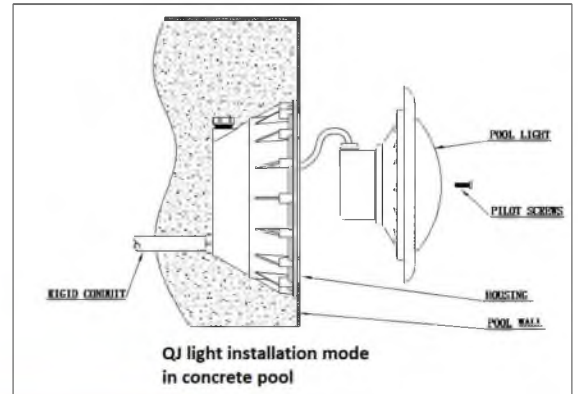

Concrete pool installation