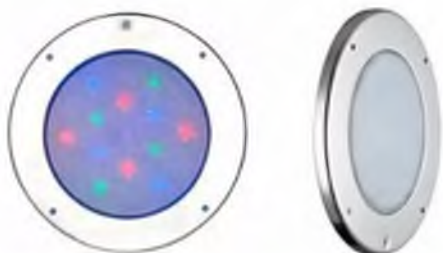

QSG resin filled LED light

Mode: WL-QSG series resin filled led underwater light

Power: 12W/18W/24W/36W Safe low voltage AC12V Cool white, warm white, RGB, single color Housing type installation (with niche)