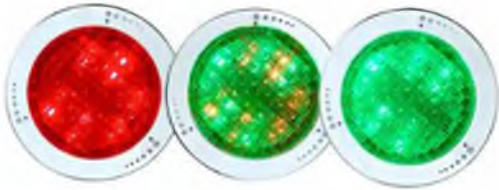

white color 6pcs high power DIP leds white color		pool For fiberglass liner pool For concrete pool(connect to 2" wall conduit or pool fitting)
WL-MH- LED168JTCW	18W+6W	12-20V	162+6	162pcs SMD leds white color 6pcs high power DIP leds white color	1500	For concrete liner pool(connect to 2" pool fitting)

QGB underwater light

Mode: WL-QGB series underwater light

Power: 12W/24W/36W LED Safe low voltage AC12V, AC12-20V optional Housing type installation with niche for concrete pool

American old type light, be able to install our lamp to American/European light niche.

Laswim QG series light is a high power series light, and features stainless steel material with good heat dissipation and tempered glass lens to increase transparency and super brightness. There are different lamp sources available: variable voltage LED lamp, DIP LED lamp and SMD led lamp.

Features:

- Material: Stainless steel 304
- Standard cable: 2.0 meters
- Safe low voltage: AC12V,
- Waterproof standard: IP68
- Installation mode: housing type for concrete pool
- Compatible to American and European niches
- Color: cool white, warm white, RGB and single blue
- RGB mode features 19 pre-programmed lighting patterns
- Laswim remote control system (YAQ) allows you to manage your pool with an easygoing, relaxing lifestyle

Wide voltage led advantages:

- Safe low voltage: AC12V-20V
- Can be applied to the voltage fluctuation range of occasion
- No flicker, high purity, soft light, no glare
- High brightness (high lumen), strong light transmission
- Low power consumption, low heat while working

SMD led benefits:

- High efficient SMD led, power saving up to 80% consumption than halogen lamp and incandescent lamp
- High quality silicon gasket, it's not easy to age, seepage and leak
- Super high brightness, low maintenance cost
- Material: Stainless steel 304
- Safe low voltage: AC12V