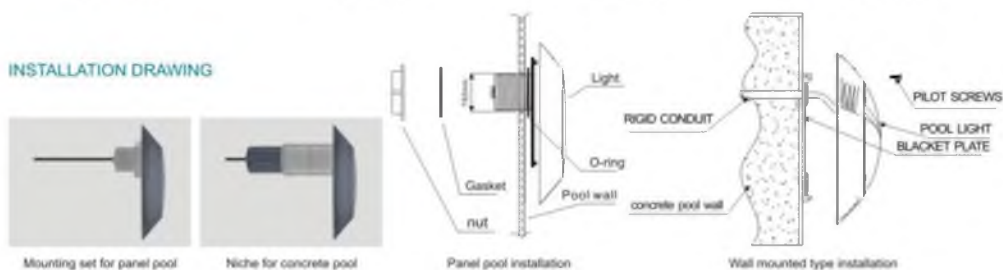

"MD" Parameter table

Model	Power(W)	Voltage(V)	LED QTY	Light source	Color	Lumination(lux)	Installation type
WL-MDA-LED162JTB	18	12-20V	162	Wide voltage	White color	1500	Wall mounted type
WL-MDA-LED162JTC	18	12-20V	162	Wide voltage	RGB color	970	Wall mounted type
WL-MDB-LED162JTB	18	12-20V	162	Wide voltage	White color	1500	Wall mounted type
WL-MDB-LED162JTC	18	12-20V	162	Wide voltage	RGB color	970	Wall mounted type
WL-MDA-LED216JTB	24	12-20V	216	Wide voltage	White color	2150	Wall mounted type
WL-MDA-LED216JTC	24	12-20V	216	Wide voltage	RGB color	1500	Wall mounted type
WL-MDB-LED216JTB	24	12-20V	216	Wide voltage	White color	2150	Wall mounted type
WL-MDB-LED216JTC	24	12-20V	216	Wide voltage	RGB color	1500	Wall mounted type