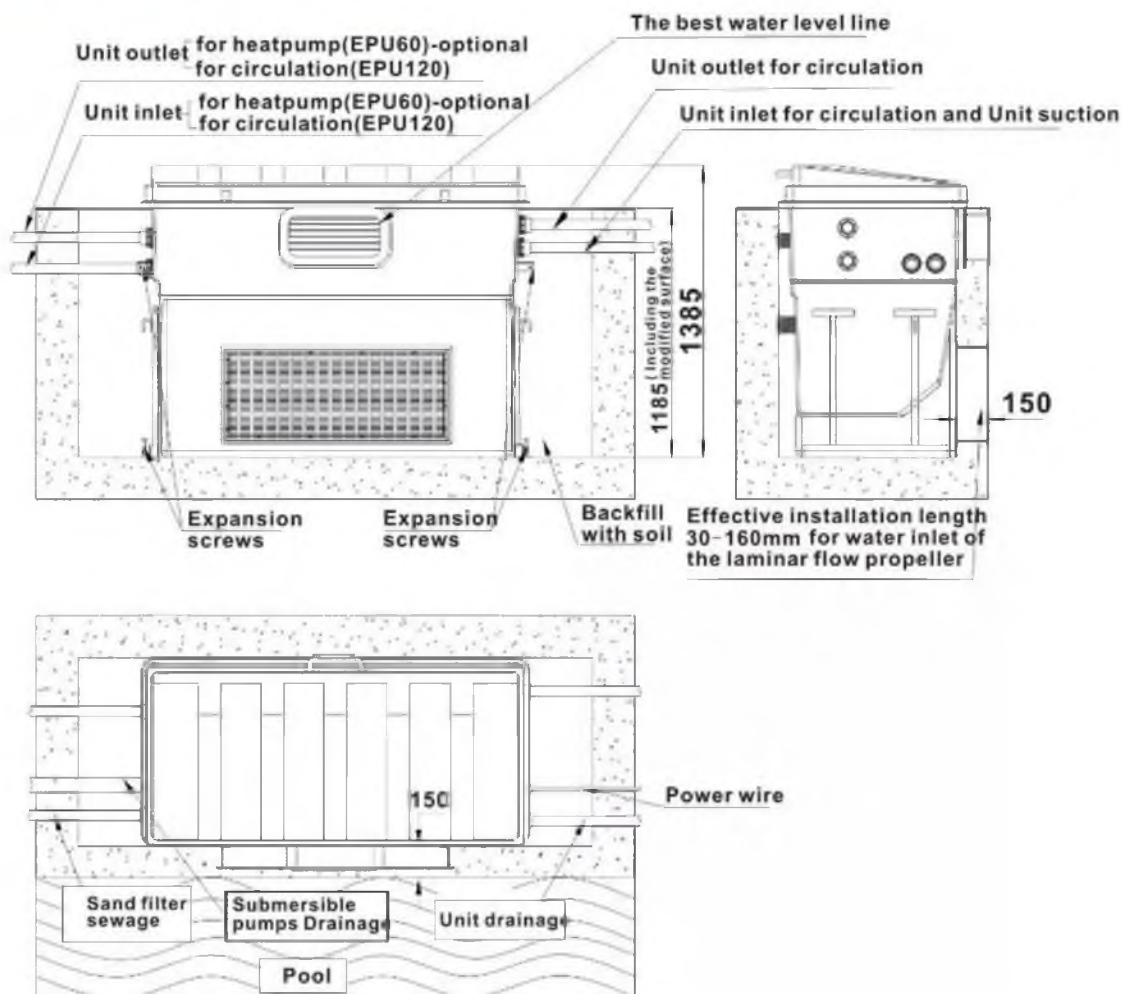

# LASWIM Counter Flow Swim Unit

LASWIM Pool unit, two Choices: without filtration system and with filtration system.

LASWIM endless pool unit is an updated product which could bring you a new experience of swimming, which is the real private swimming pool instead of landscape pool. It solves the problem of small or medium swimming pool which is length-limited and have to turn back to swim continuously.

## INSTALLATION DIAGRAM