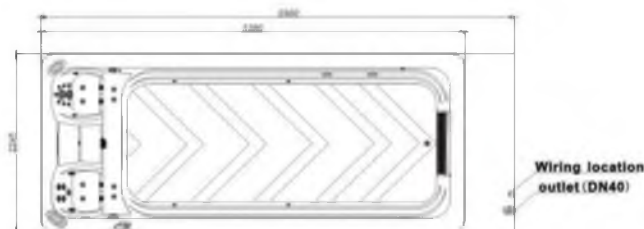

Flow: Paddle wheel

Water yield: Max: 16667L/min

Swimming distance: 5-8m

Energy consumption(per hour): 830-2800w. H

Model:	EP-38
Size(mm):	5900*2240*1360MM
N/W(kg):	1600KG
G/W(kg):	1800KG
Water capacity(T):	10T
Color:	Sterling silver
Circulating pump:	1*1HP
Heater:	6KW
Motor:	2.8KW
Massage pump:	1*3HP
Voltage:	220V/380V
Under water light:	1pc
Disinfection system:	Ozone+UV
Water jets:	40pcs
Drain:	1pc
Filter system:	Plastic sand filter+skimmer
Waterback:	1pc
Outlet:	1pc
Handrail:	1pc
Ladder:	NO
Skirt:	PS skirt
Roller cover :	Available (Optional)