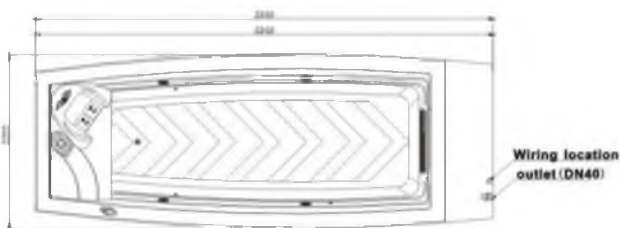

Working Principle: Strongly pushing water to produce a strong, smooth flow of water, The paddle wheel is as wide as the pool, generating a feeling of swimming upstream in a river.

Flow: Paddle wheel

Water yield: Max: 16667L/min

Swimming distance: 5-8m

Energy consumption(per hour): 830-2800w. H