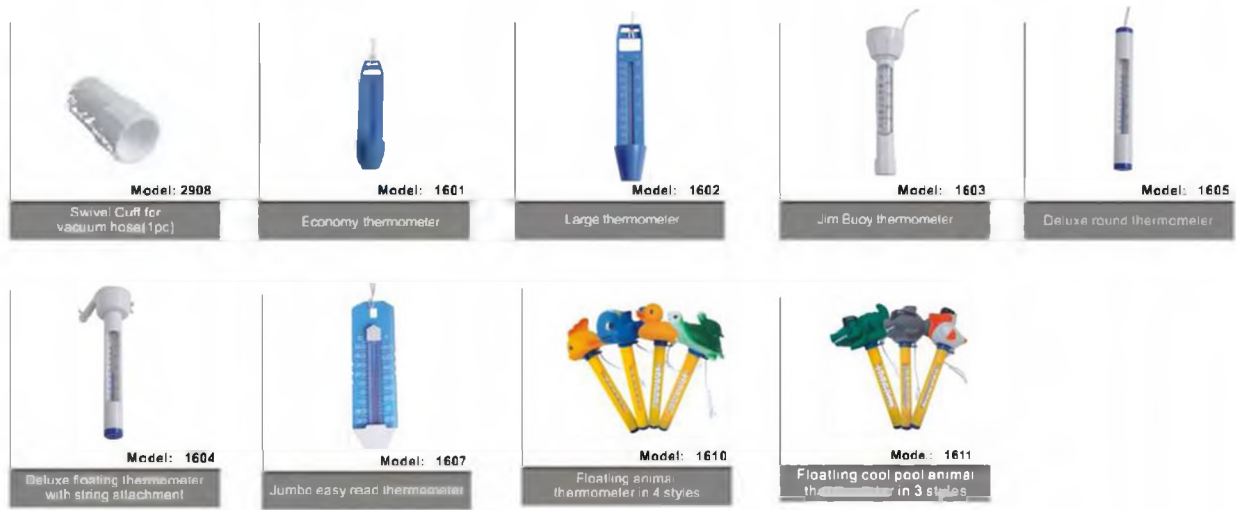

THERMOMETERS.