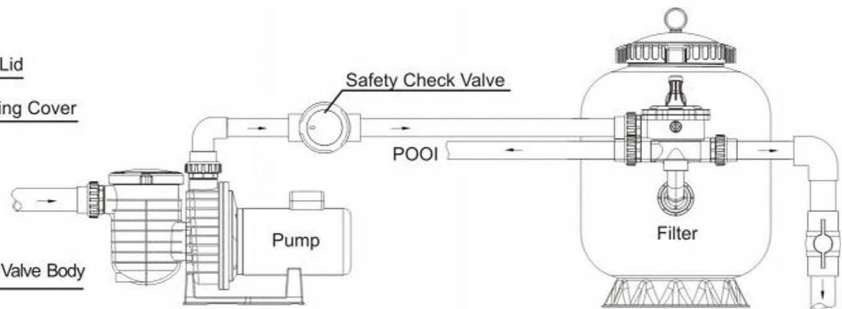

WL-DZF Series Exploded Drawing And Installation Diagram

Иваново (4932)77-34-06
Ижевск (3412)26-03-58
Иркутск (395)279-98-46
Казань (843)206-01-48
Калининград (4012)72-03-81
Калуга (4842)92-23-67
Кемерово (3842)65-04-62
Киров (8332)68-02-04
Коломна (4966)23-41-49
Кострома (4942)77-07-48
Краснодар (861)203-40-90
Красноярск (391)204-63-61
Курск (4712)77-13-04
Курган (3522)50-90-47
Липецк (4742)52-20-81

Магнитогорск (3519)55-03-13
Москва (495)268-04-70
Мурманск (8152)59-64-93
Набережные Челны (8552)20-53-41
Нижний Новгород (831)429-08-12
Новокузнецк (3843)20-46-81
Новосибирск (383)227-86-73
Омск (3812)21-46-40
Орел (4862)44-53-42
Оренбург (3532)37-68-04
Пенза (8412)22-31-16
Петрозаводск (8142)55-98-37
Псков (8112)59-10-37
Пермь (342)205-81-47

Ростов-на-Дону (863)308-18-15
Рязань (4912)46-61-64
Самара (846)206-03-16
Санкт-Петербург (812)309-46-40
Саратов (845)249-38-78
Севастополь (8692)22-31-93
Саранск (8342)22-96-24
Симферополь (3652)67-13-56
Смоленск (4812)29-41-54
Сургут (3462)77-98-35
Ставрополь (8652)20-65-13
Сургут (3462)77-98-35
Сыктывкар (8212)25-95-17
Тамбов (4752)50-40-97
Тверь (4822)63-31-35

Тольятти (8482)63-91-07
Томск (3822)98-41-53
Тула (4872)33-79-87
Тюмень (3452)66-21-18
Ульяновск (8422)24-23-59
Улан-Удэ (3012)59-97-51
Уфа (347)229-48-12
Хабаровск (4212)92-98-04
Чебоксары (8352)28-53-07
Челябинск (351)202-03-61
Череповец (8202)49-02-64
Чита (3022)38-34-83
Якутск (4112)23-90-97
Ярославль (4852)69-52-93

Россия +7(495)268-04-70

Казахстан +7(7172)727-132

Киргизия +996(312)96-26-47

<https://laswim.nt-rt.ru/> || aiw@nt-rt.ru