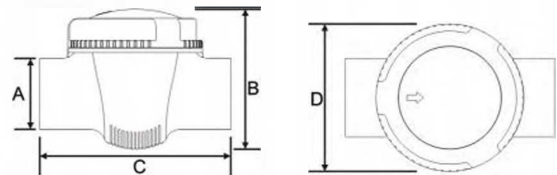

WL-DZF Series Exploded Drawing And Installation Diagram

Иваново (4932)77-34-06
Ижевск (3412)26-03-58
Иркутск (395)279-98-46
Казань (843)206-01-48
Калининград (4012)72-03-81
Калуга (4842)92-23-67
Кемерово (3842)65-04-62
Киров (8332)68-02-04
Коломна (4966)23-41-49
Кострома (4942)77-07-48
Краснодар (861)203-40-90
Красноярск (391)204-63-61
Курск (4712)77-13-04
Курган (3522)50-90-47
Липецк (4742)52-20-81

Магнитогорск (3519)55-03-13
Москва (495)268-04-70
Мурманск (8152)59-64-93
Набережные Челны (8552)20-53-41
Нижний Новгород (831)429-08-12
Новокузнецк (3843)20-46-81
Новосибирск (383)227-86-73
Омск (3812)21-46-40
Орел (4862)44-53-42
Оренбург (3532)37-68-04
Пенза (8412)22-31-16
Петрозаводск (8142)55-98-37
Псков (8112)59-10-37
Пермь (342)205-81-47

Ростов-на-Дону (863)308-18-15
Рязань (4912)46-61-64
Самара (846)206-03-16
Санкт-Петербург (812)309-46-40
Саратов (845)249-38-78
Севастополь (8692)22-31-93
Саранск (8342)22-96-24
Симферополь (3652)67-13-56
Смоленск (4812)29-41-54
Сургут (3462)77-98-35
Ставрополь (8652)20-65-13
Сургут (3462)77-98-35
Сыктывкар (8212)25-95-17
Тамбов (4752)50-40-97
Тверь (4822)63-31-35

Тольятти (8482)63-91-07
Томск (3822)98-41-53
Тула (4872)33-79-87
Тюмень (3452)66-21-18
Ульяновск (8422)24-23-59
Улан-Удэ (3012)59-97-51
Уфа (347)229-48-12
Хабаровск (4212)92-98-04
Чебоксары (8352)28-53-07
Челябинск (351)202-03-61
Череповец (8202)49-02-64
Чита (3022)38-34-83
Якутск (4112)23-90-97
Ярославль (4852)69-52-93

Россия +7(495)268-04-70

Казахстан +7(7172)727-132

Киргизия +996(312)96-26-47

<https://laswim.nt-rt.ru/> || aiw@nt-rt.ru