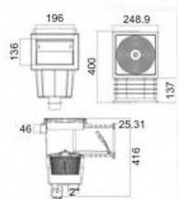

Products	Standard Skimmer
Model	PA00249 1V
Colour	White
Material	ABS