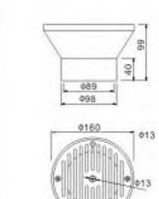

Products	Adjustable Inlet (3")
Model	WL-AJH03
Colour	White
Material	ABS