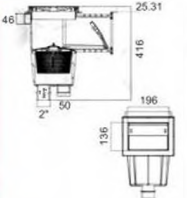

Products	Standard Skimmer
Model	PA00249V
Colour	White
Material	ABS