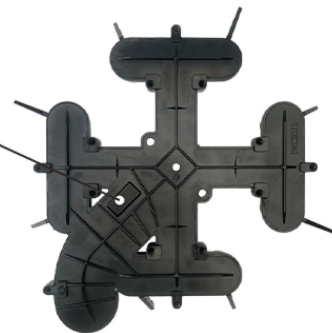

### 4-WAY MULTIPORT VALVE

1.5" Multiport valve for top mount filter

1.5" Multiport valve for top mounted clamp lock filter

2" Multiport valve for top mounted filter

1.5" Multiport valve for side mounted filter

2" Multiport valve for side mounted filter

### BUTTERFLY VALVE FOR COMMERCIAL FILTERS

4-Way Valve Manifold  
Size: 3" - 8"

5-Way Valve Manifold  
Size: 3" - 8"

DKC2021

Built-in air relief vent

## 2" Multiport Valve for Side Mounted Filter

New type of multiport control valve, made of ABS and engineered for maximum flow at lower pressure drops will be the first choice among the same ones.

- FILTER (Normal filtration and vacuuming).
- BACKWASH (Clean filter by reversing the flow).
- RINSE (Used after backwash to flush dirt from valve).
- WASTE (By-pass filter, used for vacuuming to waste or lowering water level).
- RECIRCULATE (By-passes filter for circulating water to pool).
- CLOSE
- All the valves feature an easy-to-use lever action handle that lets you "dial" up to six valve/ filter functions : filter, backwash, waste, rinse, closed or recirculate. Complete with an integral sight glass that lets you see when the backwashing cycle is completed, our wide selection of valve configurations allows you to the proper application: residential and commercial.