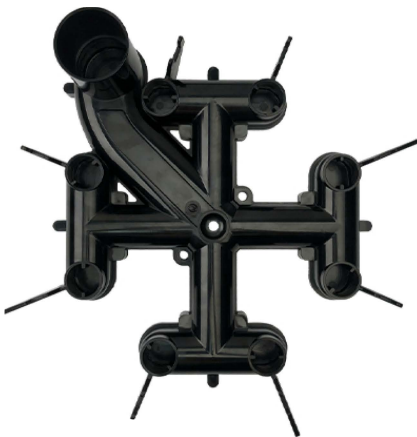

### 4-WAY MULTIPORT VALVE

1.5" Multiport valve for top mount filter

1.5" Multiport valve for top mounted clamp lock filter

2" Multiport valve for top mounted filter

1.5" Multiport valve for side mounted filter

2" Multiport valve for side mounted filter

### BUTTERFLY VALVE FOR COMMERCIAL FILTERS

4-Way Valve Manifold  
Size: 3" - 8"

5-Way Valve Manifold  
Size: 3" - 8"

DKC2021

Built-in air relief vent

## 2" Multiport Valve for Side Mounted Filter

New type of multiport control valve, made of ABS and engineered for maximum flow at lower pressure drops will be the first choice among the same ones.

- FILTER (Normal filtration and vacuuming).
- BACKWASH (Clean filter by reversing the flow).
- RINSE (Used after backwash to flush dirt from valve).
- WASTE (By-pass filter, used for vacuuming to waste or lowering water level).
- RECIRCULATE (By-passes filter for circulating water to pool).
- CLOSE
- All the valves feature an easy-to-use lever action handle that lets you "dial" up to six valve/ filter functions : filter, backwash, waste, rinse, closed or recirculate. Complete with an integral sight glass that lets you see when the backwashing cycle is completed, our wide selection of valve configurations allows you to the proper application: residential and commercial.