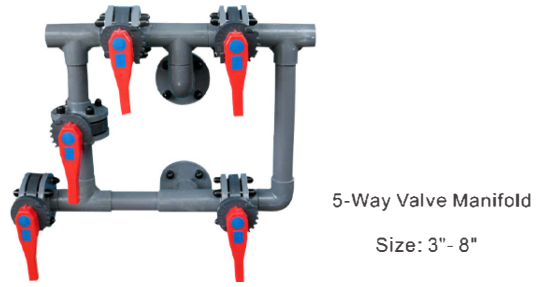

Size: 3" - 8"