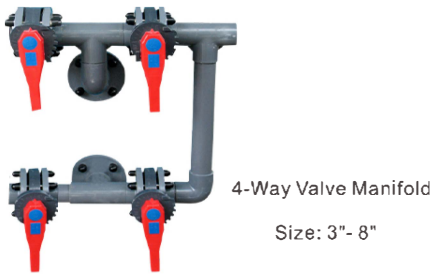

BUTTERFLY VALVE FOR COMMERCIAL FILTERS

Size: 3" - 8"