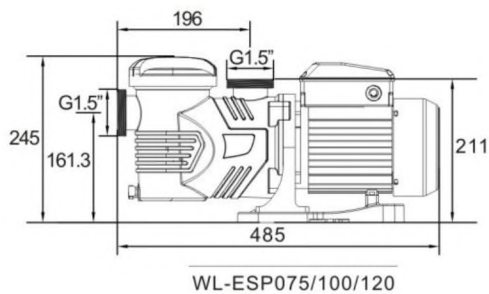

Product Parameters

Qh.curve of the Pump :

Model	Q-max (m³/h)	H-max (m)	Horsepower (HP)	Rated Power (KW)	Phase	Voltage (V)	Connection size
WL-ESP033M	9	8	0.33	0.26	1	220	1.5" 50mm
WL-ESP050M	11	10.5	0.5	0.37	1	220	1.5" 50mm
WL-ESP075M	13	11	0.75	0.55	1	220	1.5" 50mm
WL-ESP100M	16.5	11.5	1.0	0.75	1	220	1.5" 50mm
WL-ESP120M	19	12.5	1.2	0.9	1	220	1.5" 50mm