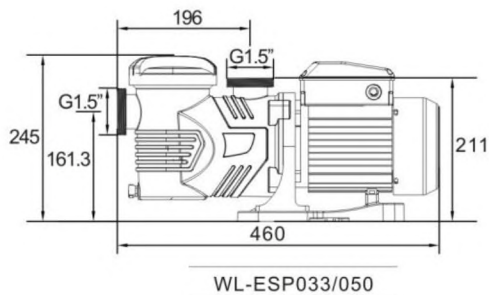

Product Parameters

Qh.curve of the Pump :

Model	Q-max (m³/h)	H-max (m)	Horsepower (HP)	Rated Power (KW)	Phase	Voltage (V)	Connection size
WL-ESP033M	9	8	0.33	0.26	1	220	1.5" 50mm
WL-ESP050M	11	10.5	0.5	0.37	1	220	1.5" 50mm
WL-ESP075M	13	11	0.75	0.55	1	220	1.5" 50mm
WL-ESP100M	16.5	11.5	1.0	0.75	1	220	1.5" 50mm
WL-ESP120M	19	12.5	1.2	0.9	1	220	1.5" 50mm