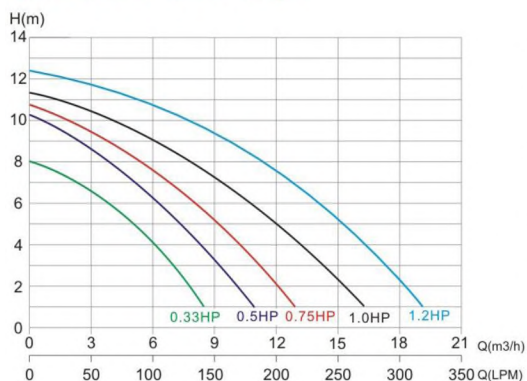

Features

- 1.The inlet or outlet of the pump with an external thread,which can connect with metric or imperial pipes.
- 2.Lower noise, can lower than 67dB.
- 3.Thermal protection included.
- 4.Liquid temperature:5-50°C(41-122°F).
- 5.Ambient temperature: up to 40°C (104°F) .
- 6.IPX5 waterproof standard.
- 7.The pump can bear 25000 times of impact test, excellent performance and reliable quality.
- 8.Single phase: 220V/50Hz
- 9.220V/60Hz is available on request.

Product Parameters

Qh.curve of the Pump :

Model	Q-max (m³/h)	H-max (m)	Horsepower (HP)	Rated Power (KW)	Phase	Voltage (V)	Connection size
WL-ESP033M	9	8	0.33	0.26	1	220	1.5" 50mm
WL-ESP050M	11	10.5	0.5	0.37	1	220	1.5" 50mm
WL-ESP075M	13	11	0.75	0.55	1	220	1.5" 50mm
WL-ESP100M	16.5	11.5	1.0	0.75	1	220	1.5" 50mm
WL-ESP120M	19	12.5	1.2	0.9	1	220	1.5" 50mm