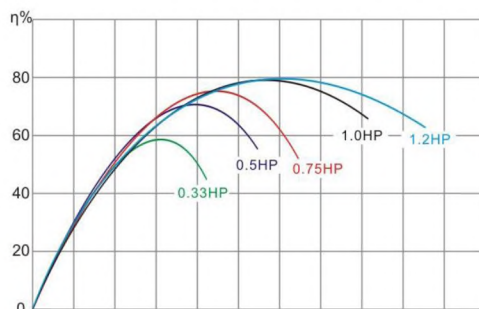

Product Parameters

Qh.curve of the Pump :

Model	Q-max (m³/h)	H-max (m)	Horsepower (HP)	Rated Power (KW)	Phase	Voltage (V)	Connection size
WL-ESP033M	9	8	0.33	0.26	1	220	1.5" 50mm
WL-ESP050M	11	10.5	0.5	0.37	1	220	1.5" 50mm
WL-ESP075M	13	11	0.75	0.55	1	220	1.5" 50mm
WL-ESP100M	16.5	11.5	1.0	0.75	1	220	1.5" 50mm
WL-ESP120M	19	12.5	1.2	0.9	1	220	1.5" 50mm