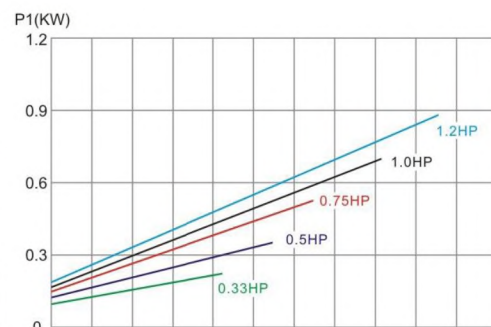

Product Parameters

Qh.curve of the Pump :

Model	Q-max (m³/h)	H-max (m)	Horsepower (HP)	Rated Power (KW)	Phase	Voltage (V)	Connection size
WL-ESP033M	9	8	0.33	0.26	1	220	1.5" 50mm
WL-ESP050M	11	10.5	0.5	0.37	1	220	1.5" 50mm
WL-ESP075M	13	11	0.75	0.55	1	220	1.5" 50mm
WL-ESP100M	16.5	11.5	1.0	0.75	1	220	1.5" 50mm
WL-ESP120M	19	12.5	1.2	0.9	1	220	1.5" 50mm