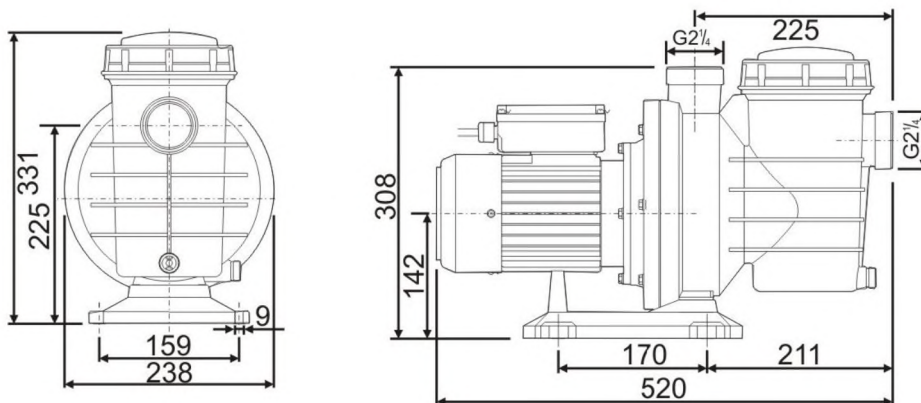

## Product performance curve

Model	Q-max (m³/h)	H-max (m)	Horsepower (HP)	Rated Power (KW)	Phase	Voltage (V)	(Amps)	Connection size
WL-SWIM025	11.7	7	0.50	0.37	1	220	1.9	48.5mm or 50mm
WL-SWIM035	15.3	10	0.75	0.55	1	220	2.7	48.5mm or 50mm
WL-SWIM050	20.4	12.5	1.0	0.75	1	220	3.8	48.5mm or 50mm
WL-SWIM075	22.2	15	1.2	0.9	1	220	4.6	48.5mm or 50mm
WL-SWIM100	23.4	17.5	1.5	1.1	1	220	5.8	48.5mm or 50mm
WL-SWIM150	28.2	18.5	2.0	1.5	1	220	7.0	48.5mm or 50mm