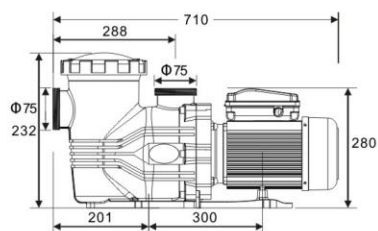

### KEY FEATURES:

The advanced diffuser and high efficiency turbine maximize water flow and energy efficiency while minimizing turbulence and noise.

WL-BDP200

WL-BDP300

WL-BDP400

Model	Horsepower (HP)	Phase	Rated Power(kW)	Voltage (V)	Current (AMP)	Connection Size	A(mm)	B(mm)	C(mm)	Optional Connection Size
WL-BDP200M	2	1	1.5	220	8.6	2"63mm	685	280	370	2.5"75mm
WL-BDP300M	3	1	2.2	220	10.6	2.5"75mm	695	280	370	3"
WL-BDP200T	2	3	1.5	380	3.2	2"63mm	685	280	370	2.5"75mm
WL-BDP300T	3	3	2.2	380	3.8	2.5"75mm	695	280	370	3"
WL-BDP400T	4	3	2.7	380	4.4	2.5"75mm	710	280	370	3"