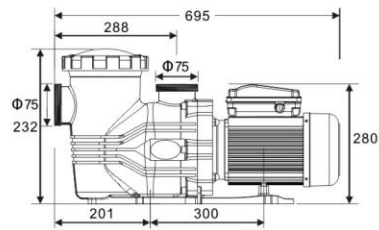

## QH.Curve of The Pump

### KEY FEATURES:

The advanced diffuser and high efficiency turbine maximize water flow and energy efficiency while minimizing turbulence and noise.

WL-BDP200

WL-BDP300

WL-BDP400

Model	Horsepower (HP)	Phase	Rated Power(kW)	Voltage (V)	Current (AMP)	Connection Size	A(mm)	B(mm)	C(mm)	Optional Connection Size
WL-BDP200M	2	1	1.5	220	8.6	2"63mm	685	280	370	2.5"75mm
WL-BDP300M	3	1	2.2	220	10.6	2.5"75mm	695	280	370	3"
WL-BDP200T	2	3	1.5	380	3.2	2"63mm	685	280	370	2.5"75mm
WL-BDP300T	3	3	2.2	380	3.8	2.5"75mm	695	280	370	3"
WL-BDP400T	4	3	2.7	380	4.4	2.5"75mm	710	280	370	3"