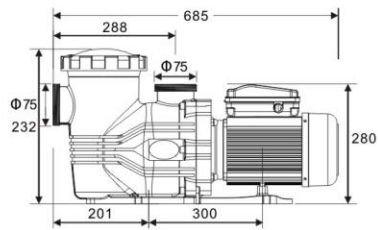

## QH.Curve of The Pump

### KEY FEATURES:

The advanced diffuser and high efficiency turbine maximize water flow and energy efficiency while minimizing turbulence and noise.

WL-BDP200

WL-BDP300

WL-BDP400

Model	Horsepower (HP)	Phase	Rated Power(kW)	Voltage (V)	Current (AMP)	Connection Size	A(mm)	B(mm)	C(mm)	Optional Connection Size
WL-BDP200M	2	1	1.5	220	8.6	2"63mm	685	280	370	2.5"75mm
WL-BDP300M	3	1	2.2	220	10.6	2.5"75mm	695	280	370	3"
WL-BDP200T	2	3	1.5	380	3.2	2"63mm	685	280	370	2.5"75mm
WL-BDP300T	3	3	2.2	380	3.8	2.5"75mm	695	280	370	3"
WL-BDP400T	4	3	2.7	380	4.4	2.5"75mm	710	280	370	3"