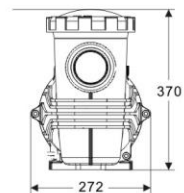

### KEY FEATURES:

The advanced diffuser and high efficiency turbine maximize water flow and energy efficiency while minimizing turbulence and noise.

WL-BDP200

WL-BDP300

WL-BDP400

Model	Horsepower (HP)	Phase	Rated Power(kW)	Voltage (V)	Current (AMP)	Connection Size	A(mm)	B(mm)	C(mm)	Optional Connection Size
WL-BDP200M	2	1	1.5	220	8.6	2"63mm	685	280	370	2.5"75mm
WL-BDP300M	3	1	2.2	220	10.6	2.5"75mm	695	280	370	3"
WL-BDP200T	2	3	1.5	380	3.2	2"63mm	685	280	370	2.5"75mm
WL-BDP300T	3	3	2.2	380	3.8	2.5"75mm	695	280	370	3"
WL-BDP400T	4	3	2.7	380	4.4	2.5"75mm	710	280	370	3"