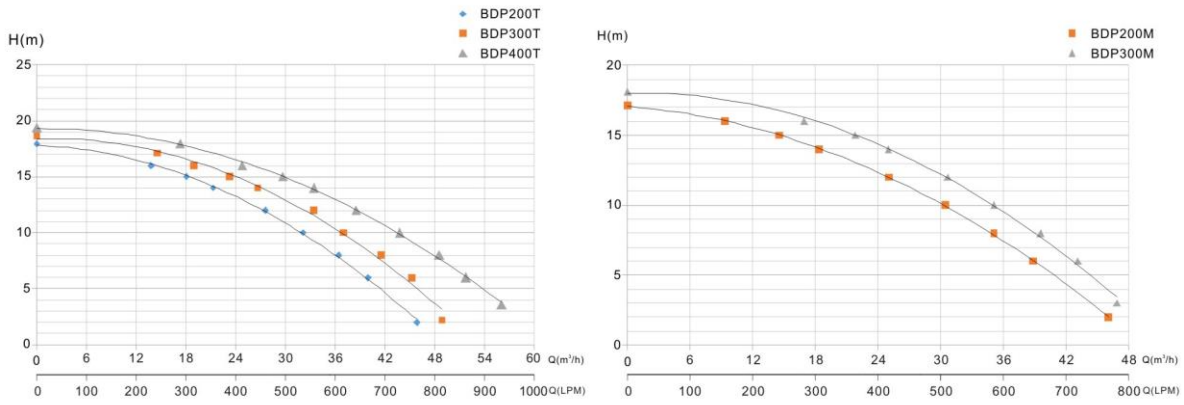

QH.Curve of The Pump