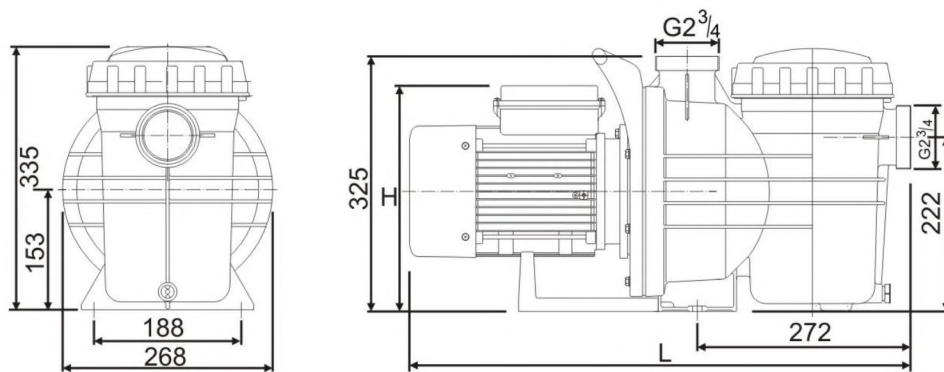

## Product performance curve

Model	Q-max (m³/h)	H-max (m)	Horsepower (HP)	Rated Power (KW)	Phase	Voltage (V)	(Amps)	Connection size	L Length (mm)	H Height (mm)
WL-SWIM S2-120	21	12	1.2	0.9	1	220	4.6	60.3mm or 63mm	603	264
WL-SWIM S2-150	21	14	1.5	1.1	1	220	5.2	60.3mm or 63mm	603	264
WL-SWIM S2-200	27	17	2.0	1.5	1	220	7.0	60.3mm or 63mm	603	267
WL-SWIM S2-250	30	19	2.5	1.85	1	220	8.6	60.3mm or 63mm	603	278
WL-SWIM S2-300	33	20	3.0	2.2	1	220	10	60.3mm or 63mm	616	285
WL-SWIM S2-400	39	22	4.0	3.0	1	220	14	60.3mm or 63mm	640	288