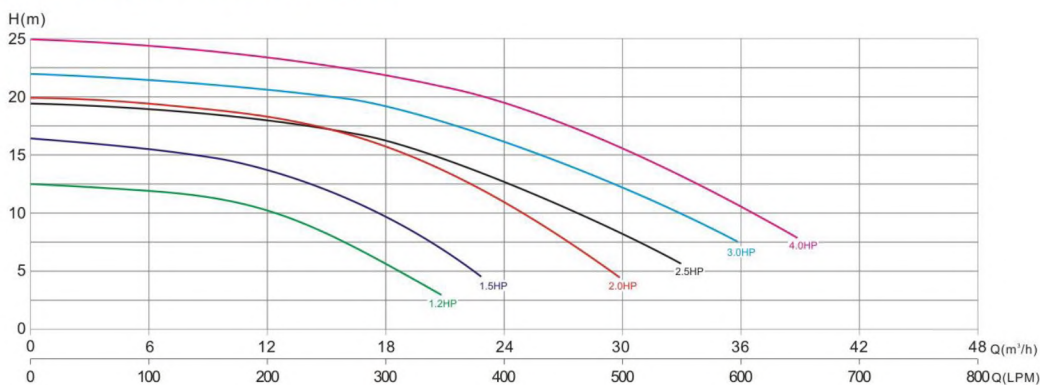

Product performance curve

Model	Q-max (m³/h)	H-max (m)	Horsepower (HP)	Rated Power (KW)	Phase	Voltage (V)	(Amps)	Connection size	L Length (mm)	H Height (mm)
WL-SWIM S2-120	21	12	1.2	0.9	1	220	4.6	60.3mm or 63mm	603	264
WL-SWIM S2-150	21	14	1.5	1.1	1	220	5.2	60.3mm or 63mm	603	264
WL-SWIM S2-200	27	17	2.0	1.5	1	220	7.0	60.3mm or 63mm	603	267
WL-SWIM S2-250	30	19	2.5	1.85	1	220	8.6	60.3mm or 63mm	603	278
WL-SWIM S2-300	33	20	3.0	2.2	1	220	10	60.3mm or 63mm	616	285
WL-SWIM S2-400	39	22	4.0	3.0	1	220	14	60.3mm or 63mm	640	288

Алматы (7273)495-231
Ангарск (3955)60-70-56
Архангельск (8182)63-90-72
Астрахань (8512)99-46-04
Барнаул (3852)73-04-60
Белгород (4722)40-23-64
Благовещенск (4162)22-76-07
Брянск (4832)59-03-52
Владивосток (423)249-28-31
Владикавказ (8672)28-90-48
Владимир (4922)49-43-18
Волгоград (844)278-03-48
Вологда (8172)26-41-59
Воронеж (473)204-51-73
Екатеринбург (343)384-55-89

Иваново (4932)77-34-06
Ижевск (3412)26-03-58
Иркутск (395)279-98-46
Казань (843)206-01-48
Калининград (4012)72-03-81
Калуга (4842)92-23-67
Кемерово (3842)65-04-62
Киров (8332)68-02-04
Коломна (4966)23-41-49
Кострома (4942)77-07-48
Краснодар (861)203-40-90
Красноярск (391)204-63-61
Курск (4712)77-13-04
Курган (3522)50-90-47
Липецк (4742)52-20-81

Магнитогорск (3519)55-03-13
Москва (495)268-04-70
Мурманск (8152)59-64-93
Набережные Челны (8552)20-53-41
Нижний Новгород (831)429-08-12
Новокузнецк (3843)20-46-81
Ноябрьск (3496)41-32-12
Новосибирск (383)227-86-73
Омск (3812)21-46-40
Орел (4862)44-53-42
Оренбург (3532)37-68-04
Пенза (8412)22-31-16
Петрозаводск (8142)55-98-37
Псков (8112)59-10-37
Пермь (342)205-81-47

Ростов-на-Дону (863)308-18-15
Рязань (4912)46-61-64
Самара (846)206-03-16
Санкт-Петербург (812)309-46-40
Саратов (845)249-38-78
Севастополь (8692)22-31-93
Саранск (8342)22-96-24
Симферополь (3652)67-13-56
Смоленск (4812)29-41-54
Сочи (862)225-72-31
Ставрополь (8652)20-65-13
Сургут (3462)77-98-35
Сыктывкар (8212)25-95-17
Тамбов (4752)50-40-97
Тверь (4822)63-31-35

Тольятти (8482)63-91-07
Томск (3822)98-41-53
Тула (4872)33-79-87
Тюмень (3452)66-21-18
Ульяновск (8422)24-23-59
Уфа (347)229-48-12
Хабаровск (4212)92-98-04
Чебоксары (8352)28-53-07
Челябинск (351)202-03-61
Череповец (8202)49-02-64
Чита (3022)38-34-83
Якутск (4112)23-90-97
Ярославль (4852)69-52-93

Россия +7(495)268-04-70

Казахстан +7(7172)727-132

Киргизия +996(312)96-26-47

<https://laswim.nt-rt.ru> || aiw@nt-rt.ru