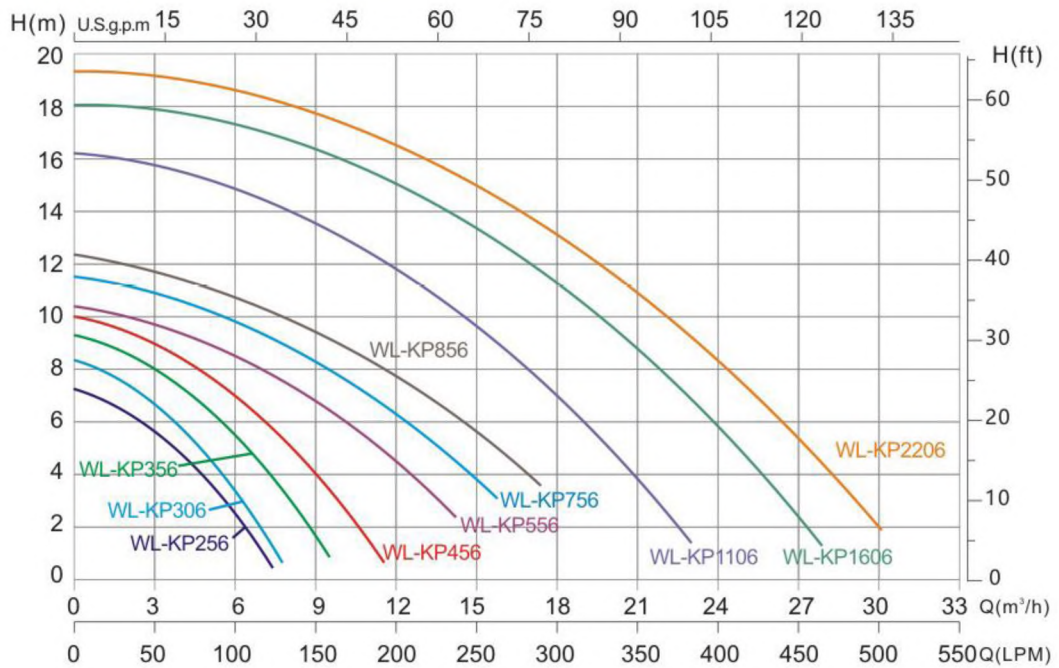

QH.Curve of The Pump