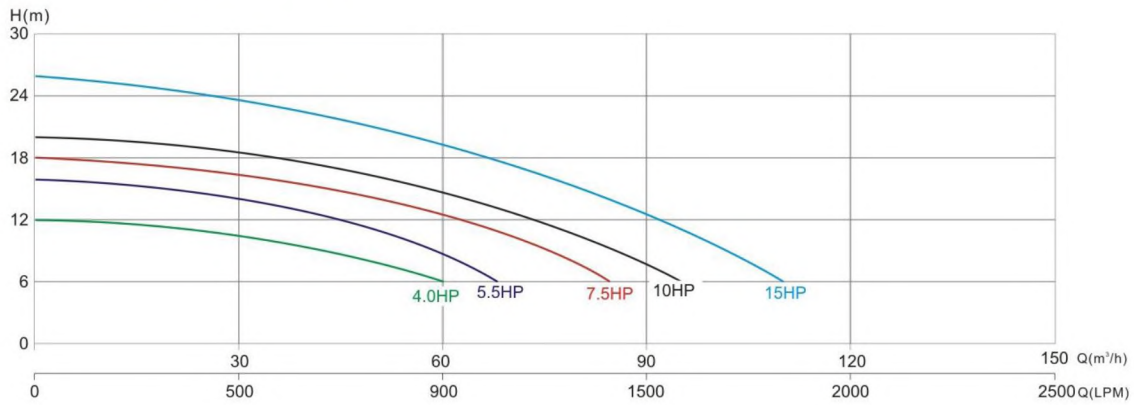

Motor

1. Motor Speed: 2900 r.p.m
2. Waterproof: IP55
3. Insulation class: F

Product Parameters

QH.Curve of The Pump

Model	Horsepower (HP)	Rated Power (KW)	Phase	Voltage (V)	Connection size	A Length (mm)	B Width (mm)	C Height (mm)
WL-HCP040	4.0	3	3	380	90MM	715	332	472
WL-HCP055	5.5	4	3	380	90MM	715	332	472
WL-HCP075	7.5	5.5	3	380	90MM	750	332	472
WL-HCP100	10.0	7.5	3	380	90MM	860	332	472
WL-HCP150	15.0	11.0	3	380	90MM	860	332	472