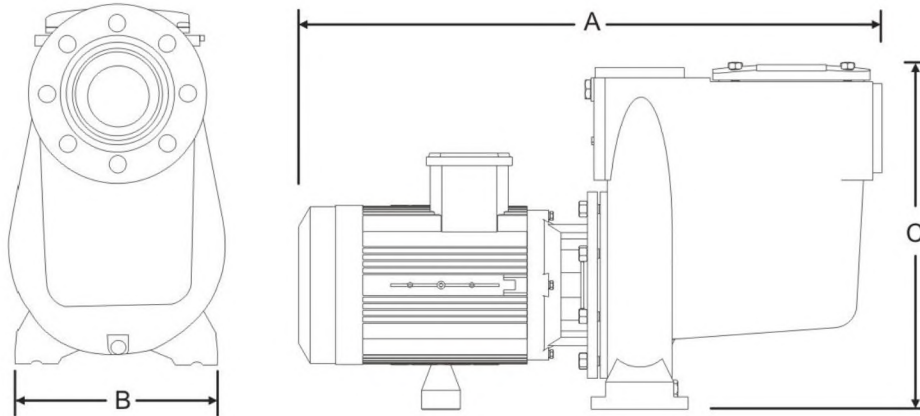

Motor

1. Motor Speed: 2900 r.p.m
2. Waterproof: IP55
3. Insulation class: F

Product Parameters

QH.Curve of The Pump

Model	Horsepower (HP)	Rated Power (KW)	Phase	Voltage (V)	Connection size	A Length (mm)	B Width (mm)	C Height (mm)
WL-HCP040	4.0	3	3	380	90MM	715	332	472
WL-HCP055	5.5	4	3	380	90MM	715	332	472
WL-HCP075	7.5	5.5	3	380	90MM	750	332	472
WL-HCP100	10.0	7.5	3	380	90MM	860	332	472
WL-HCP150	15.0	11.0	3	380	90MM	860	332	472