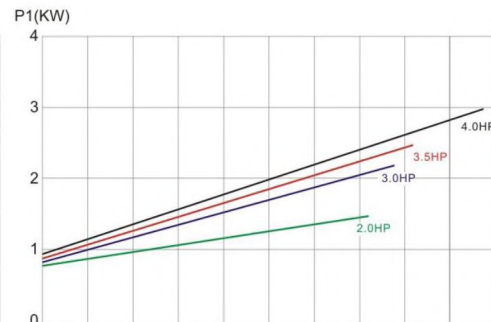

QH.Curve of The Pump

Model	Q-max (m³/h)	H-max (m)	Horsepower (HP)	Rated Power (KW)	Phase	Voltage (V)	Connection size
WL-HEP020M	29	15.1	2.0	1.5	1	220	2" 63mm
WL-HEP030M	31	19	3.0	2.2	1	220	2" 63mm
WL-HEP020T	29	15.1	2.0	1.5	3	380	2" 63mm
WL-HEP030T	31	19	3.0	2.2	3	380	2" 63mm
WL-HEP035T	32	19.4	3.5	2.6	3	380	2" 63mm
WL-HEP040T	35	19.7	4.0	3.0	3	380	2" 63mm

Алматы (7273)495-231
Ангарск (3955)60-70-56
Архангельск (8182)63-90-72
Астрахань (8512)99-46-04
Барнаул (3852)73-04-60
Белгород (4722)40-23-64
Благоевещенск (4162)22-76-07
Брянск (4832)59-03-52
Владивосток (423)249-28-31
Владикавказ (8672)28-90-48
Владимир (4922)49-43-18
Волгоград (844)278-03-48
Вологда (8172)26-41-59
Воронеж (473)204-51-73
Екатеринбург (343)384-55-89

Иваново (4932)77-34-06
Ижевск (3412)26-03-58
Иркутск (395)279-98-46
Казань (843)206-01-48
Калининград (4012)72-03-81
Калуга (4842)92-23-67
Кемерово (3842)65-04-62
Киров (8332)68-02-04
Коломна (4966)23-41-49
Кострома (4942)77-07-48
Краснодар (861)203-40-90
Красноярск (391)204-63-61
Курск (4712)77-13-04
Курган (3522)50-90-47
Липецк (4742)52-20-81

Магнитогорск (3519)55-03-13
Москва (495)268-04-70
Мурманск (8152)59-64-93
Набережные Челны (8552)20-53-41
Нижний Новгород (831)429-08-12
Новокузнецк (3843)20-46-81
Ноябрьск (3496)41-32-12
Новосибирск (383)227-86-73
Омск (3812)21-46-40
Орел (4862)44-53-42
Оренбург (3532)37-68-04
Пенза (8412)22-31-16
Петрозаводск (8142)55-98-37
Псков (8112)59-10-37
Пермь (342)205-81-47

Ростов-на-Дону (863)308-18-15
Рязань (4912)46-61-64
Самара (846)206-03-16
Санкт-Петербург (812)309-46-40
Саратов (845)249-38-78
Севастополь (8692)22-31-93
Саранск (8342)22-96-24
Симферополь (3652)67-13-56
Смоленск (4812)29-41-54
Сочи (862)225-72-31
Ставрополь (8652)20-65-13
Сургут (3462)77-98-35
Сыктывкар (8212)25-95-17
Тамбов (4752)50-40-97
Тверь (4822)63-31-35

Тольятти (8482)63-91-07
Томск (3822)98-41-53
Тула (4872)33-79-87
Тюмень (3452)66-21-18
Ульяновск (8422)24-23-59
Улан-Удэ (3012)59-97-51
Уфа (347)229-48-12
Хабаровск (4212)92-98-04
Чебоксары (8352)28-53-07
Челябинск (351)202-03-61
Череповец (8202)49-02-64
Чита (3022)38-34-83
Якутск (4112)23-90-97
Ярославль (4852)69-52-93

Россия +7(495)268-04-70

Казахстан +7(7172)727-132

Киргизия +996(312)96-26-47

<https://laswim.nt-rt.ru> || aiw@nt-rt.ru