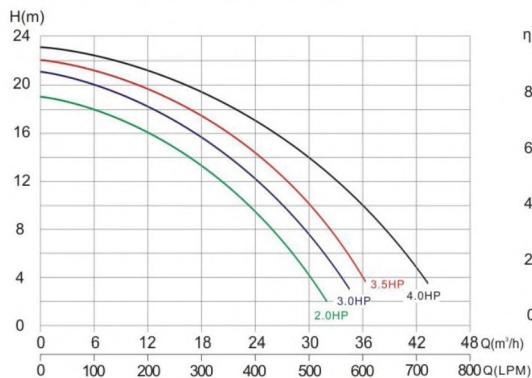

Product Parameters

QH.Curve of The Pump

Model	Q-max (m³/h)	H-max (m)	Horsepower (HP)	Rated Power (KW)	Phase	Voltage (V)	Connection size
WL-HEP020M	29	15.1	2.0	1.5	1	220	2" 63mm
WL-HEP030M	31	19	3.0	2.2	1	220	2" 63mm
WL-HEP020T	29	15.1	2.0	1.5	3	380	2" 63mm
WL-HEP030T	31	19	3.0	2.2	3	380	2" 63mm
WL-HEP035T	32	19.4	3.5	2.6	3	380	2" 63mm
WL-HEP040T	35	19.7	4.0	3.0	3	380	2" 63mm