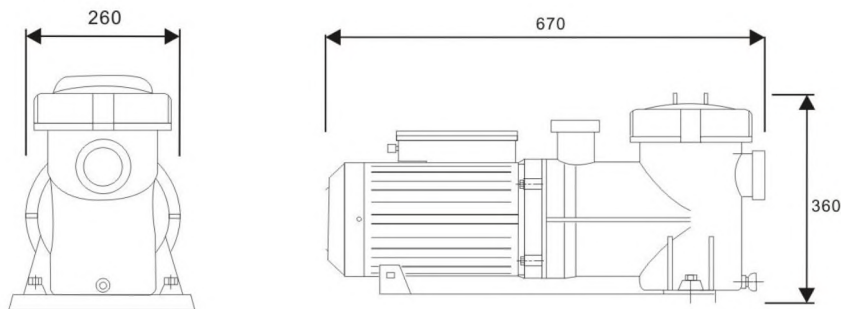

Product Parameters

QH.Curve of The Pump

Model	Q-max (m³/h)	H-max (m)	Horsepower (HP)	Rated Power (KW)	Phase	Voltage (V)	Connection size
WL-HEP020M	29	15.1	2.0	1.5	1	220	2" 63mm
WL-HEP030M	31	19	3.0	2.2	1	220	2" 63mm
WL-HEP020T	29	15.1	2.0	1.5	3	380	2" 63mm
WL-HEP030T	31	19	3.0	2.2	3	380	2" 63mm
WL-HEP035T	32	19.4	3.5	2.6	3	380	2" 63mm
WL-HEP040T	35	19.7	4.0	3.0	3	380	2" 63mm