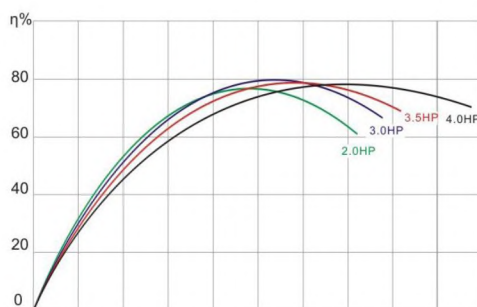

Product Parameters

QH.Curve of The Pump

Model	Q-max (m³/h)	H-max (m)	Horsepower (HP)	Rated Power (KW)	Phase	Voltage (V)	Connection size
WL-HEP020M	29	15.1	2.0	1.5	1	220	2" 63mm
WL-HEP030M	31	19	3.0	2.2	1	220	2" 63mm
WL-HEP020T	29	15.1	2.0	1.5	3	380	2" 63mm
WL-HEP030T	31	19	3.0	2.2	3	380	2" 63mm
WL-HEP035T	32	19.4	3.5	2.6	3	380	2" 63mm
WL-HEP040T	35	19.7	4.0	3.0	3	380	2" 63mm