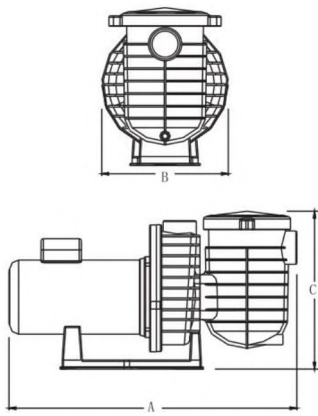

## A1SB Pump Product dimension and specification

### QH. Curve of The Pump

Model	Horsepower (HP)	Rated Power (kw)	Phase	Voltage (V)	Inlet Port Dia. (inch)	Outlet Port Dia. (inch)	A Length (mm)	B Width (mm)	C Height (mm)
WL-A1SB010	1.0	0.75	1	220	2	2	650	282	351
WL-A1SB015	1.5	1.1	1	220	2	2	650	282	351
WL-A1SB020	2.0	1.5	1	220	2	2	650	282	351
WL-A1SB030	3.0	2.25	1	220	2	2	650	282	351
WL-A3SB030	3.0	2.25	3	380	2	2	650	282	351