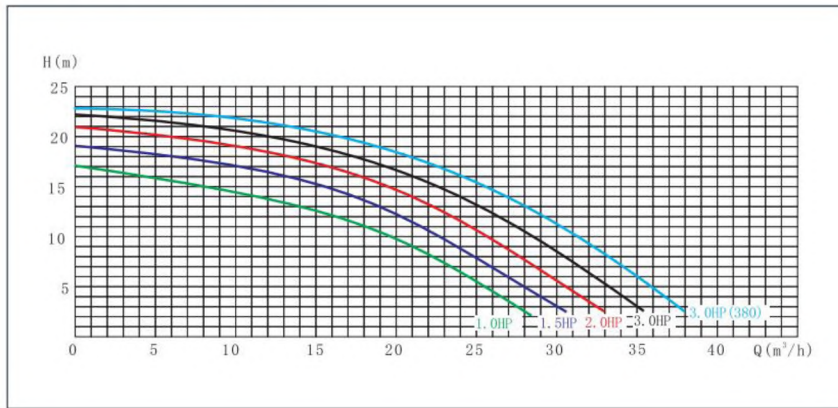

QH. Curve of The Pump

Model	Horsepower (HP)	Rated Power (kw)	Phase	Voltage (V)	Inlet Port Dia. (inch)	Outlet Port Dia. (inch)	A Length (mm)	B Width (mm)	C Height (mm)
WL-A1SB010	1.0	0.75	1	220	2	2	650	282	351
WL-A1SB015	1.5	1.1	1	220	2	2	650	282	351
WL-A1SB020	2.0	1.5	1	220	2	2	650	282	351
WL-A1SB030	3.0	2.25	1	220	2	2	650	282	351
WL-A3SB030	3.0	2.25	3	380	2	2	650	282	351

Алматы (7273)495-231
Ангарск (3955)60-70-56
Архангельск (8182)63-90-72
Астрахань (8512)99-46-04
Барнаул (3852)73-04-60
Белгород (4722)40-23-64
Благовещенск (4162)22-76-07
Брянск (4832)59-03-52
Владивосток (423)249-28-31
Владикавказ (8672)28-90-48
Владимир (4922)49-43-18
Волгоград (844)278-03-48
Вологда (8172)26-41-59
Воронеж (473)204-51-73
Екатеринбург (343)384-55-89

Иваново (4932)77-34-06
Ижевск (3412)26-03-58
Иркутск (395)279-98-46
Казань (843)206-01-48
Калининград (4012)72-03-81
Калуга (4842)92-23-67
Кемерово (3842)65-04-62
Киров (8332)68-02-04
Коломна (4966)23-41-49
Кострома (4942)77-07-48
Краснодар (861)203-40-90
Красноярск (391)204-63-61
Курск (4712)77-13-04
Курган (3522)50-90-47
Липецк (4742)52-20-81

Магнитогорск (3519)55-03-13
Москва (495)268-04-70
Мурманск (8152)59-64-93
Набережные Челны (8552)20-53-41
Нижний Новгород (831)429-08-12
Новокузнецк (3843)20-46-81
Ноябрьск (3496)41-32-12
Новосибирск (383)227-86-73
Омск (3812)21-46-40
Орел (4862)44-53-42
Оренбург (3532)37-68-04
Пенза (8412)22-31-16
Петрозаводск (8142)55-98-37
Псков (8112)59-10-37
Пермь (342)205-81-47

Ростов-на-Дону (863)308-18-15
Рязань (4912)46-61-64
Самара (846)206-03-16
Санкт-Петербург (812)309-46-40
Саратов (845)249-38-78
Севастополь (8692)22-31-93
Саранск (8342)22-96-24
Симферополь (3652)67-13-56
Смоленск (4812)29-41-54
Сочи (862)225-72-31
Ставрополь (8652)20-65-13
Сургут (3462)77-98-35
Сыктывкар (8212)25-95-17
Тамбов (4752)50-40-97
Тверь (4822)63-31-35

Тольятти (8482)63-91-07
Томск (3822)98-41-53
Тула (4872)33-79-87
Тюмень (3452)66-21-18
Ульяновск (8422)24-23-59
Улан-Удэ (3012)59-97-51
Уфа (347)229-48-12
Хабаровск (4212)92-98-04
Чебоксары (8352)28-53-07
Челябинск (351)202-03-61
Череповец (8202)49-02-64
Чита (3022)38-34-83
Якутск (4112)23-90-97
Ярославль (4852)69-52-93

Россия +7(495)268-04-70

Казахстан +7(7172)727-132

Киргизия +996(312)96-26-47