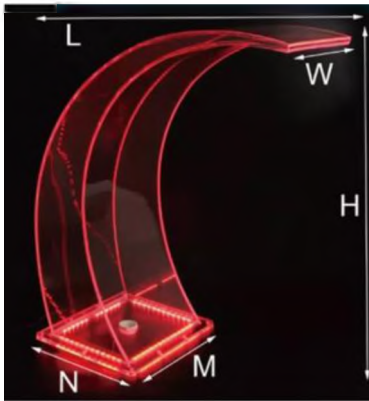

Магнитогорск (3519)55-03-13
Москва (495)268-04-70
Мурманск (8152)59-64-93
Набережные Челны (8552)20-53-41
Нижний Новгород (831)429-08-12
Новокузнецк (3843)20-46-81
Ноябрьск (3496)41-32-12
Новосибирск (383)227-86-73
Омск (3812)21-46-40
Орел (4862)44-53-42
Оренбург (3532)37-68-04
Пенза (8412)22-31-16
Петрозаводск (8142)55-98-37
Псков (8112)59-10-37
Пермь (342)205-81-47

Ростов-на-Дону (863)308-18-15
Рязань (4912)46-61-64
Самара (846)206-03-16
Санкт-Петербург (812)309-46-40
Саратов (845)249-38-78
Севастополь (8692)22-31-93
Саранск (8342)22-96-24
Симферополь (3652)67-13-56
Смоленск (4812)29-41-54
Сочи (862)225-72-31
Ставрополь (8652)20-65-13
Сургут (3462)77-98-35
Сыктывкар (8212)25-95-17
Тамбов (4752)50-40-97
Тверь (4822)63-31-35

Тольятти (8482)63-91-07
Томск (3822)98-41-53
Тула (4872)33-79-87
Тюмень (3452)66-21-18
Ульяновск (8422)24-23-59
Улан-Удэ (3012)59-97-51
Уфа (347)229-48-12
Хабаровск (4212)92-98-04
Чебоксары (8352)28-53-07
Челябинск (351)202-03-61
Череповец (8202)49-02-64
Чита (3022)38-34-83
Якутск (4112)23-90-97
Ярославль (4852)69-52-93

Россия +7(495)268-04-70

Казахстан +7(7172)727-132

Киргизия +996(312)96-26-47

<https://laswim.nt-rt.ru> || aiw@nt-rt.ru

Acrylic Fountains

Acrylic Moon fountains (ACQM)

H450 W300 L450 N31 M35
H800 W300 L650 N31 M35

Acrylic Moon fountains

Model: ACQM Material: acrylic LED

color: RGB Transformer: input 100V~250V

Remote control: control within 30m Acrylic

thickness: 6mm

H450	W300	L450	N31	M35
H800	W300	L650	N31	M35