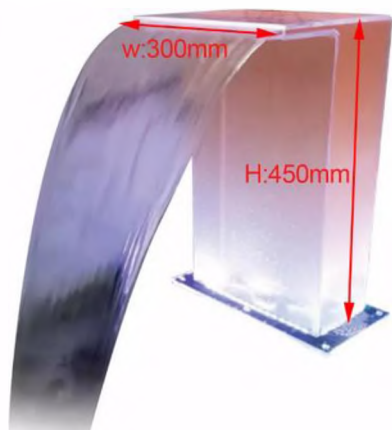

Acrylic Fountains

Model: ACQF Material: acrylic LED

color: RGB

Transformer: input 100V~250V

Remote control: control within 30m Acrylic

thickness: 6mm

Acrylic Fountains (ACQT)

Acrylic Fountains