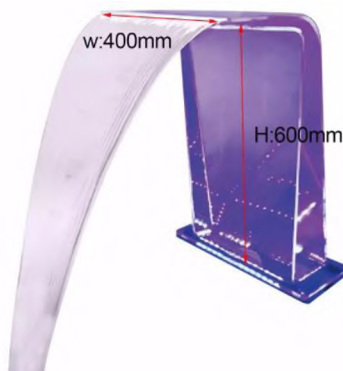

Acrylic Moon fountains

Model: ACQM Material: acrylic LED

color: RGB Transformer: input 100V~250V

Remote control: control within 30m Acrylic

thickness: 6mm

H450	W300	L450	N31	M35
H800	W300	L650	N31	M35

Acrylic Fountains (ACQF)

Acrylic Fountains

Model: ACQF Material: acrylic LED

color: RGB

Transformer: input 100V~250V

Remote control: control within 30m Acrylic

thickness: 6mm

Acrylic Fountains (ACQT)

Acrylic Fountains