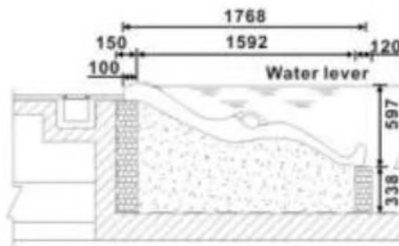

### Massage Bed

Massage bed; water bed

Model name: WL-SC301

Size: 1300\*700mm

Model	Material	Length(mm)	Width(mm)
WL-SC301	Acryl	1300	700

WL-SC301

## Massage Bed

Massage bed/ Water bed

Product name model: WL-SC401

Size: 2000\*725MM

Model	Material	Length(mm)	Width(mm)
WL-SC401	Acryl	2000	725

WL-SC401

## Massage Bed

Massage bed; water bed

Model name: WL-SC501

Size: 1996\*880mm

WL-SC501

Model	Material	Length(mm)	Width(mm)
WL-SC501	Acryl	1996	880

## Massage Bed

Massage bed; water bed  
 Product model name: WL-SC701  
 Size: 1800\*750mm

WL-SC701

Model	Material	Length(mm)	Width(mm)
WL-SC701	Acryl	1800	750