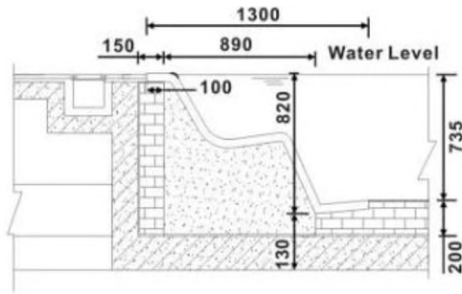

### Massage Bed

Massage bed; water bed

Product model name: WL-SC601

Size: 1770\*710MM

WL-SC601

Model	Material	Length(mm)	Width(mm)
WL-SC601	Acryl	1770	710

### Massage Bed

Massage bed; water bed

Model name: WL-SC301

Size: 1300\*700mm

Model	Material	Length(mm)	Width(mm)
WL-SC301	Acryl	1300	700

WL-SC301

## Massage Bed

Massage bed/ Water bed

Product name model: WL-SC401

Size: 2000\*725MM

Model	Material	Length(mm)	Width(mm)
WL-SC401	Acryl	2000	725

WL-SC401

## Massage Bed

Massage bed; water bed

Model name: WL-SC501

Size: 1996\*880mm

WL-SC501

Model	Material	Length(mm)	Width(mm)
WL-SC501	Acryl	1996	880