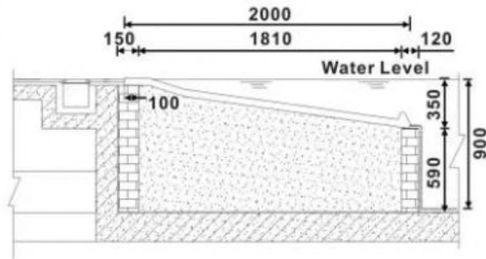

### Massage Bed

Massage bed; water bed

Product model name: WL-SC601

Size: 1770\*710MM

WL-SC601

Model	Material	Length(mm)	Width(mm)
WL-SC601	Acryl	1770	710

### Massage Bed

Massage bed; water bed

Model name: WL-SC301

Size: 1300\*700mm

Model	Material	Length(mm)	Width(mm)
WL-SC301	Acryl	1300	700

WL-SC301

## Massage Bed

Massage bed/ Water bed

Product name model: WL-SC401

Size: 2000\*725MM

Model	Material	Length(mm)	Width(mm)
WL-SC401	Acryl	2000	725

WL-SC401

## Massage Bed

Massage bed; water bed

Model name: WL-SC501

Size: 1996\*880mm

WL-SC501

Model	Material	Length(mm)	Width(mm)
WL-SC501	Acryl	1996	880