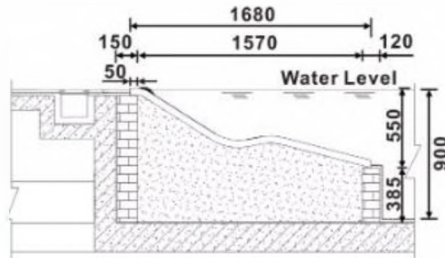

Model	Material	Length(mm)	Width(mm)
WL-SC101	Acryl	1680	600