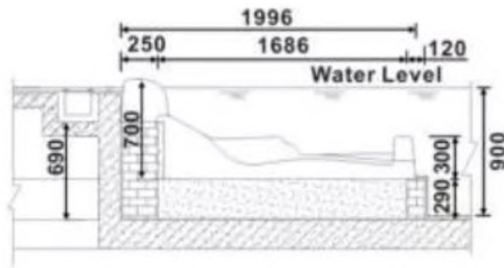

## Massage Bed

Massage bed/ Water bed

Product name model: WL-SC401

Size: 2000\*725MM

Model	Material	Length(mm)	Width(mm)
WL-SC401	Acryl	2000	725

WL-SC401

## Massage Bed

Massage bed; water bed

Model name: WL-SC501

Size: 1996\*880mm

WL-SC501

Model	Material	Length(mm)	Width(mm)
WL-SC501	Acryl	1996	880

## Massage Bed

Massage bed; water bed  
 Product model name: WL-SC701  
 Size: 1800\*750mm

WL-SC701

Model	Material	Length(mm)	Width(mm)
WL-SC701	Acryl	1800	750

## Massage Bed

Massage bed/water bed  
 Model name: WL-SC101  
 Size: 1680\*600mm