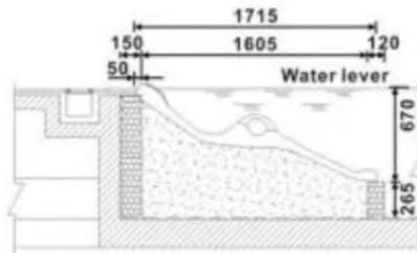

### Massage Bed

Massage bed; water bed

Product model name: WL-SC601

Size: 1770\*710MM

WL-SC601

Model	Material	Length(mm)	Width(mm)
WL-SC601	Acryl	1770	710

### Massage Bed

Massage bed; water bed

Model name: WL-SC301

Size: 1300\*700mm

Model	Material	Length(mm)	Width(mm)
WL-SC301	Acryl	1300	700

WL-SC301

## Massage Bed

Massage bed/ Water bed

Product name model: WL-SC401

Size: 2000\*725MM

Model	Material	Length(mm)	Width(mm)
WL-SC401	Acryl	2000	725

WL-SC401

## Massage Bed

Massage bed; water bed

Model name: WL-SC501

Size: 1996\*880mm

WL-SC501

Model	Material	Length(mm)	Width(mm)
WL-SC501	Acryl	1996	880