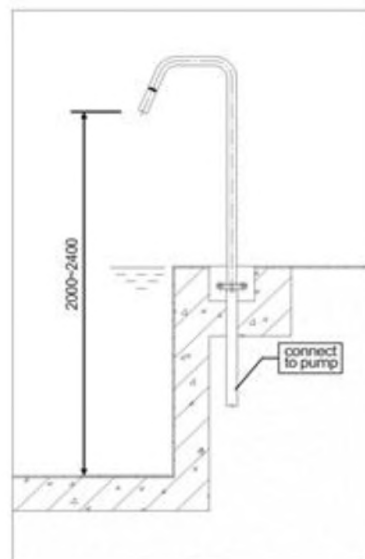

Waterfall Injection Jet

Waterfall Injection Jet with 62 copper jets

(Ø51mm O.Dx1.5mm Wall)

Model	Dia.	Thickness Height (mm)
WT-S01	Ø 51	1430
WT-S02	Ø 51	1630
WT-S03	Ø 51	2030

WL-WQ101

WL-WQ201

Model	Material	Length(mm)	Width(mm)
WL-WQ101	Stainless steel	980	220
WL-WQ201	Stainless steel	2000	200