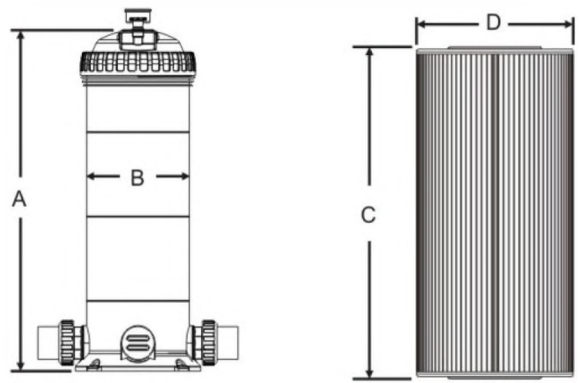

Россия +7(495)268-04-70

Казахстан +7(7172)727-132

Киргизия +996(312)96-26-47

<https://laswim.nt-rt.ru> || a iw@nt-rt.ru

Cartridge Filter

Cartridge Filter WL-ZXG

Features:

1. Compact and light weight
2. UV resistant tank
3. Heavy duty ring-lock lid allows easy cleaning and replacement of the cartridge element.
4. Screw type air bleeder for easy removal of trapped air inside the filter tank.
5. High quality oil filled pressure guague for easy inspection of the operation pressure.
6. Application to swimming pool & spa

Cartridge Element

Model	WL-ZXG25	WL-ZXG50	WL-ZXG75	WL-ZXG100	WL-ZXG150	WL-ZXG200
A(mm)	368.3	548.3	728.3	908.3	1088.3	1268.3
B(mm)	225	225	225	225	225	225

Model	WL-ZXG25	WL-ZXG50	WL-ZXG75	WL-ZXG100	WL-ZXG150	WL-ZXG200
C(mm)	184.5	364.5	544.5	724.5	904.5	1091.0
D(mm)	183	183	183	183	183	183