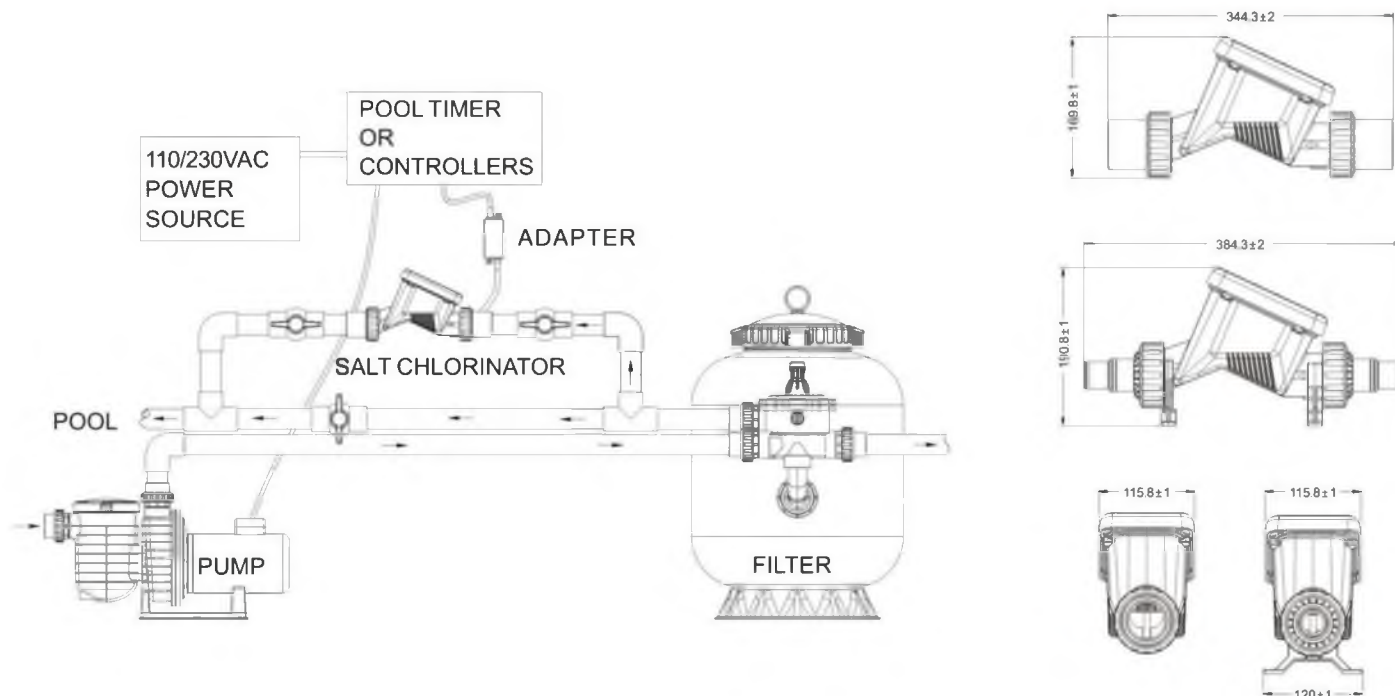

Product parameters

Model	Power input	Power output	Chlorine output	Ideal salinity	Recommended pool volume(m³)
SR050	AC100-240V 50Hz/60Hz	DC24V	5g/h	2700-4500PPM	11-22m³
SR075	AC100-240V 50Hz/60Hz	DC24V	7.5g/h	2700-4500PPM	17-34m³
SR100	AC100-240V 50Hz/60Hz	DC24V	10g/h	2700-4500PPM	23-45m³

Алматы (7273)495-231
Ангарск (3955)60-70-56
Архангельск (8182)63-90-72
Астрахань (8512)99-46-04
Барнаул (3852)73-04-60
Белгород (4722)40-23-64
Благовещенск (4162)22-76-07
Брянск (4832)59-03-52
Владивосток (423)249-28-31
Владикавказ (8672)28-90-48
Владимир (4922)49-43-18
Волгоград (844)278-03-48
Вологда (8172)26-41-59
Воронеж (473)204-51-73
Екатеринбург (343)384-55-89

Иваново (4932)77-34-06
Ижевск (3412)26-03-58
Иркутск (395)279-98-46
Казань (843)206-01-48
Калининград (4012)72-03-81
Калуга (4842)92-23-67
Кемерово (3842)65-04-62
Киров (8332)68-02-04
Коломна (4966)23-41-49
Кострома (4942)77-07-48
Краснодар (861)203-40-90
Красноярск (391)204-63-61
Курск (4712)77-13-04
Курган (3522)50-90-47
Липецк (4742)52-20-81

Магнитогорск (3519)55-03-13
Москва (495)268-04-70
Мурманск (8152)59-64-93
Набережные Челны (8552)20-53-41
Нижний Новгород (831)429-08-12
Новокузнецк (3843)20-46-81
Ноябрьск (3496)41-32-12
Новосибирск (383)227-86-73
Омск (3812)21-46-40
Орел (4862)44-53-42
Оренбург (3532)37-68-04
Пенза (8412)22-31-16
Петрозаводск (8142)55-98-37
Псков (8112)59-10-37
Пермь (342)205-81-47

Ростов-на-Дону (863)308-18-15
Рязань (4912)46-61-64
Самара (846)206-03-16
Санкт-Петербург (812)309-46-40
Саратов (845)249-38-78
Севастополь (8692)22-31-93
Саранск (8342)22-96-24
Симферополь (3652)67-13-56
Смоленск (4812)29-41-54
Сочи (862)225-72-31
Ставрополь (8652)20-65-13
Сургут (3462)77-98-35
Сыктывкар (8212)25-95-17
Тамбов (4752)50-40-97
Тверь (4822)63-31-35

Тольятти (8482)63-91-07
Томск (3822)98-41-53
Тула (4872)33-79-87
Тюмень (3452)66-21-18
Саратов (845)249-38-78
Улан-Удэ (3012)59-97-51
Уфа (347)229-48-12
Хабаровск (4212)92-98-04
Чебоксары (8352)28-53-07
Челябинск (351)202-03-61
Череповец (8202)49-02-64
Чита (3022)38-34-83
Якутск (4112)23-90-97
Ярославль (4852)69-52-93

Россия +7(495)268-04-70

Казахстан +7(7172)727-132

Киргизия +996(312)96-26-47

<https://laswim.nt-rt.ru/> || aiv@nt-rt.ru