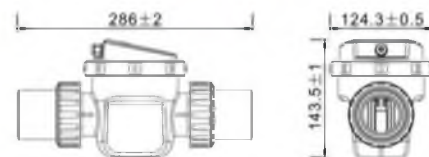

Model	Chlorine Output	Power input	Power output	Advised Pool Volume(m³)	Cell size (mm)
CS2	2g/h	AC100-240V 50Hz/60Hz	DC12V	≤10m³	160×124.3×143.5
CS4	4g/h	AC100-240V 50Hz/60Hz	DC24V	10~18m³	
CS6	6g/h	AC100-240V 50Hz/60Hz	DC24V	13~27m³	
CS8	8g/h	AC100-240V 50Hz/60Hz	DC24V	18~35m³	
CS10	10g/h	AC100-240V 50Hz/60Hz	DC24V	23~45m³	
CS12	12g/h	AC100-240V 50Hz/60Hz	DC24V	≤54m³	160×124.3×189.5
CS15	15g/h	AC100-240V 50Hz/60Hz	DC24V	≤67m³	
CS18	18g/h	AC100-240V 50Hz/60Hz	DC24V	≤81m³	
CS20	20g/h	AC100-240V 50Hz/60Hz	DC24V	≤90m³	

Алматы (7273)495-231
Ангарск (3955)60-70-56
Архангельск (8182)63-90-72
Астрахань (8512)99-46-04
Барнаул (3852)73-04-60
Белгород (4722)40-23-64
Благовещенск (4162)22-76-07
Брянск (4832)59-03-52
Владивосток (423)249-28-31
Владикавказ (8672)28-90-48
Владимир (4922)49-43-18
Волгоград (844)278-03-48
Вологда (8172)26-41-59
Воронеж (473)204-51-73
Екатеринбург (343)384-55-89

Иваново (4932)77-34-06
Ижевск (3412)26-03-58
Иркутск (395)279-98-46
Казань (843)206-01-48
Калининград (4012)72-03-81
Калуга (4842)92-23-67
Кемерово (3842)65-04-62
Киров (8332)68-02-04
Коломна (4966)23-41-49
Кострома (4942)77-07-48
Краснодар (861)203-40-90
Красноярск (391)204-63-61
Курск (4712)77-13-04
Курган (3522)50-90-47
Липецк (4742)52-20-81

Магнитогорск (3519)55-03-13
Москва (495)268-04-70
Мурманск (8152)59-64-93
Набережные Челны (8552)20-53-41
Нижегород (831)429-08-12
Новокузнецк (3843)20-46-81
Новосибирск (383)227-86-73
Омск (3812)21-46-40
Орел (4862)44-53-42
Оренбург (3532)37-68-04
Пенза (841)222-31-16
Петрозаводск (8142)55-98-37
Пермь (8112)59-10-37
Пермь (342)205-81-47

Ростов-на-Дону (863)308-18-15
Рязань (4912)46-61-64
Самара (846)206-03-16
Санкт-Петербург (812)309-46-40
Саратов (845)249-38-78
Севастополь (8692)22-31-93
Саранск (8342)22-96-24
Симферополь (3652)67-13-56
Смоленск (4812)29-41-54
Сочи (862)225-72-31
Ставрополь (8652)20-65-13
Сургут (3462)77-98-35
Сыктывкар (8212)25-95-17
Тамбов (4752)50-40-97
Тверь (4822)63-31-35

Тольятти (8482)63-91-07
Томск (3822)98-41-53
Тула (4872)33-79-87
Тюмень (3452)66-21-18
Ульяновск (8422)24-23-59
Улан-Удэ (3012)59-97-51
Уфа (347)229-48-12
Хабаровск (4212)92-98-04
Чебоксары (8352)28-53-07
Челябинск (351)202-03-61
Череповец (8202)49-02-64
Чита (3022)38-34-83
Якутск (4112)23-90-97
Ярославль (4852)69-52-93

Россия +7(495)268-04-70

Казахстан +7(7172)727-132

Киргизия +996(312)96-26-47