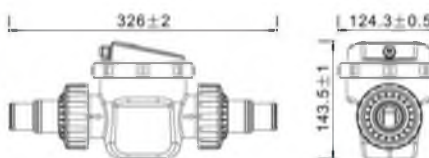

Model	Chlorine Output	Power input	Power output	Advised Pool Volume(m³)	Cell size (mm)
CS2	2g/h	AC100-240V 50Hz/60Hz	DC12V	≤10m³	160×124.3×143.5
CS4	4g/h	AC100-240V 50Hz/60Hz	DC24V	10~18m³	
CS6	6g/h	AC100-240V 50Hz/60Hz	DC24V	13~27m³	
CS8	8g/h	AC100-240V 50Hz/60Hz	DC24V	18~35m³	
CS10	10g/h	AC100-240V 50Hz/60Hz	DC24V	23~45m³	
CS12	12g/h	AC100-240V 50Hz/60Hz	DC24V	≤54m³	160×124.3×189.5
CS15	15g/h	AC100-240V 50Hz/60Hz	DC24V	≤67m³	
CS18	18g/h	AC100-240V 50Hz/60Hz	DC24V	≤81m³	
CS20	20g/h	AC100-240V 50Hz/60Hz	DC24V	≤90m³	

Алматы (7273)495-231
Ангарск (3955)60-70-56
Архангельск (8182)63-90-72
Астрахань (8512)99-46-04
Барнаул (3852)73-04-60
Белгород (4722)40-23-64
Благовещенск (4162)22-76-07
Брянск (4832)59-03-52
Владивосток (423)249-28-31
Владикавказ (8672)28-90-48
Владимир (4922)49-43-18
Волгоград (844)278-03-48
Вологда (8172)26-41-59
Воронеж (473)204-51-73
Екатеринбург (343)384-55-89

Иваново (4932)77-34-06
Ижевск (3412)26-03-58
Иркутск (395)279-98-46
Казань (843)206-01-48
Калининград (4012)72-03-81
Калуга (4842)92-23-67
Кемерово (3842)65-04-62
Киров (8332)68-02-04
Коломна (4966)23-41-49
Кострома (4942)77-07-48
Краснодар (861)203-40-90
Красноярск (391)204-63-61
Курск (4712)77-13-04
Курган (3522)50-90-47
Липецк (4742)52-20-81

Магнитогорск (3519)55-03-13
Москва (495)268-04-70
Мурманск (8152)59-64-93
Набережные Челны (8552)20-53-41
Нижегород (831)429-08-12
Новокузнецк (3843)20-46-81
Новосибирск (383)227-86-73
Омск (3812)21-46-40
Орел (4862)44-53-42
Оренбург (3532)37-68-04
Пенза (841)222-31-16
Петрозаводск (8142)55-98-37
Пермь (8112)59-10-37
Пермь (342)205-81-47

Ростов-на-Дону (863)308-18-15
Рязань (4912)46-61-64
Самара (846)206-03-16
Санкт-Петербург (812)309-46-40
Саратов (845)249-38-78
Севастополь (8692)22-31-93
Саранск (8342)22-96-24
Симферополь (3652)67-13-56
Смоленск (4812)29-41-54
Сочи (862)225-72-31
Ставрополь (8652)20-65-13
Сургут (3462)77-98-35
Сыктывкар (8212)25-95-17
Тамбов (4752)50-40-97
Тверь (4822)63-31-35

Тольятти (8482)63-91-07
Томск (3822)98-41-53
Тула (4872)33-79-87
Тюмень (3452)66-21-18
Ульяновск (8422)24-23-59
Улан-Удэ (3012)59-97-51
Уфа (347)229-48-12
Хабаровск (4212)92-98-04
Чебоксары (8352)28-53-07
Челябинск (351)202-03-61
Череповец (8202)49-02-64
Чита (3022)38-34-83
Якутск (4112)23-90-97
Ярославль (4852)69-52-93

Россия +7(495)268-04-70

Казахстан +7(7172)727-132

Киргизия +996(312)96-26-47