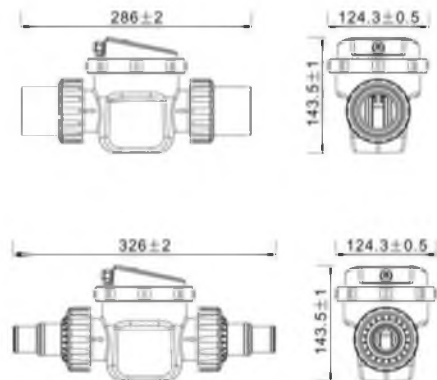

Model	Max Chlorine Output	Adaptor Specification		Advised Pool Volume(m <sup>3</sup> )	Cell size (mm)
CB2	2g/h	Input:AC100-240V,50/60Hz,1.0A	Output:DC12V,1.5A	≤10 m <sup>3</sup>	160*124.3*143.5
CB4	4g/h	Input:AC100-240V,50/60Hz,2.0A	Output:DC24V,2.75A	10~18m <sup>3</sup>	
CB6	6g/h	Input:AC100-240V,50/60Hz,2.0A	Output:DC24V,2.75A	13~27m <sup>3</sup>	
CB8	8g/h	Input:AC100-240V,50/60Hz,2.0A	Output:DC24V,2.75A	18~35m <sup>3</sup>	
CB10	10g/h	Input:AC100-240V,50/60Hz,2.0A	Output:DC24V,2.75A	23~45m <sup>3</sup>	