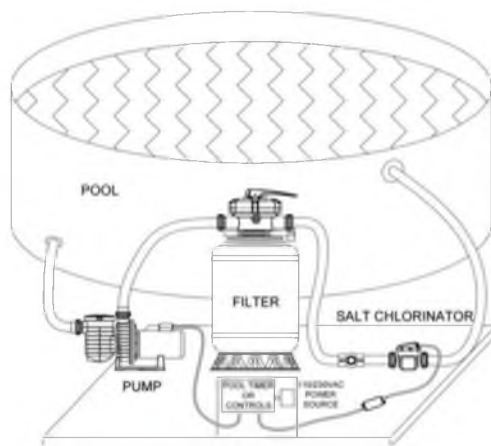

Feature:

- Low salt alarm, when the salinity is too low, the chlorinator will alarm to ensure the effective disinfection of the swimming pool.
- Self clean function by reversing the polarity automatically, the self clean cycling time is 4 hours, which can prolong the lifetime of titanium plate.
- Adjustable chlorine output: HALF and FULL.
- Compact designed special for residential pools up to 45m³/45,000 liters.
- Transparent cell is much easier to check water flow, with connection 50mm/1.5", 32/38mm.
- Water flow protection, the chlorinator will stop working when there is no water flow or inadequate flow, prolong the lifetime.
- Intelligent design, once connected with power, the salt chlorinator will work automatically when the pump is operating.
- Each time the chlorinator restarts, it can automatically initiate the last work status.
- Audio and visual alarm, which is easy to find corresponding solutions.
- Water temperature monitoring function, when the water temperature is below 10°C, there will be an alarm. When above 45°C, the chlorinator will be forced to stop working with an alarm, prolong the lifetime.
- It will reverse the polarity after restart the power, prolong the lifetime.

Model	Max Chlorine Output	Adaptor Specification		Advised Pool Volume(m³)	Cell size (mm)
CB2	2g/h	Input:AC100-240V,50/60Hz,1.0A	Output:DC12V,1.5A	≤10 m³	160*124.3*143.5
CB4	4g/h	Input:AC100-240V,50/60Hz,2.0A	Output:DC24V,2.75A	10~18m³	
CB6	6g/h	Input:AC100-240V,50/60Hz,2.0A	Output:DC24V,2.75A	13~27m³	
CB8	8g/h	Input:AC100-240V,50/60Hz,2.0A	Output:DC24V,2.75A	18~35m³	
CB10	10g/h	Input:AC100-240V,50/60Hz,2.0A	Output:DC24V,2.75A	23~45m³	

Алматы (7273)495-231
Ангарск (3955)60-70-56
Архангельск (8182)63-90-72
Астрахань (8512)99-46-04
Барнаул (3852)73-04-60
Белгород (4722)40-23-64
Благовещенск (4162)22-76-07
Брянск (4832)59-03-52
Владивосток (423)249-28-31
Владикавказ (8672)28-90-48
Владимир (4922)49-43-18
Волгоград (844)278-03-48
Вологда (8172)26-41-59
Воронеж (473)204-51-73
Екатеринбург (343)384-55-89

Иваново (4932)77-34-06
Ижевск (3412)26-03-58
Иркутск (395)279-98-46
Казань (843)206-01-48
Калининград (4012)72-03-81
Калуга (4842)92-23-67
Кемерово (3842)65-04-62
Киров (8332)68-02-04
Коломна (4966)23-41-49
Кострома (4942)77-07-48
Краснодар (861)203-40-90
Красноярск (391)204-63-61
Курск (4712)77-13-04
Курган (3522)50-90-47
Липецк (4742)52-20-81

Магнитогорск (3519)55-03-13
Москва (495)268-04-70
Мурманск (8152)59-64-93
Набережные Челны (8552)20-53-41
Нижний Новгород (831)429-08-12
Новокузнецк (3843)20-46-81
Ноябрьск (3496)41-32-12
Новосибирск (383)227-86-73
Омск (3812)21-46-40
Орел (4862)44-53-42
Оренбург (3532)37-68-04
Пенза (8412)22-31-16
Петрозаводск (8142)55-98-37
Псков (8112)59-10-37
Пермь (342)205-81-47

Ростов-на-Дону (863)308-18-15
Рязань (4912)46-61-64
Самара (846)206-03-16
Санкт-Петербург (812)309-46-40
Саратов (845)249-38-78
Севастополь (8692)22-31-93
Саранск (8342)22-96-24
Симферополь (3652)67-13-56
Смоленск (4812)29-41-54
Сочи (862)225-72-31
Ставрополь (8652)20-65-13
Сургут (3462)77-98-35
Сыктывкар (8212)25-95-17
Тамбов (4752)50-40-97
Тверь (4822)63-31-35

Тольятти (8482)63-91-07
Томск (3822)98-41-53
Тула (4872)33-79-87
Тюмень (3452)66-21-18
Ульяновск (8422)24-23-59
Улан-Удэ (3012)59-97-51
Уфа (347)229-48-12
Хабаровск (4212)92-98-04
Чебоксары (8352)28-53-07
Челябинск (351)202-03-61
Череповец (8202)49-02-64
Чита (3022)38-34-83
Якутск (4112)23-90-97
Ярославль (4852)69-52-93

Россия +7(495)268-04-70

Казахстан +7(7172)727-132

Киргизия +996(312)96-26-47