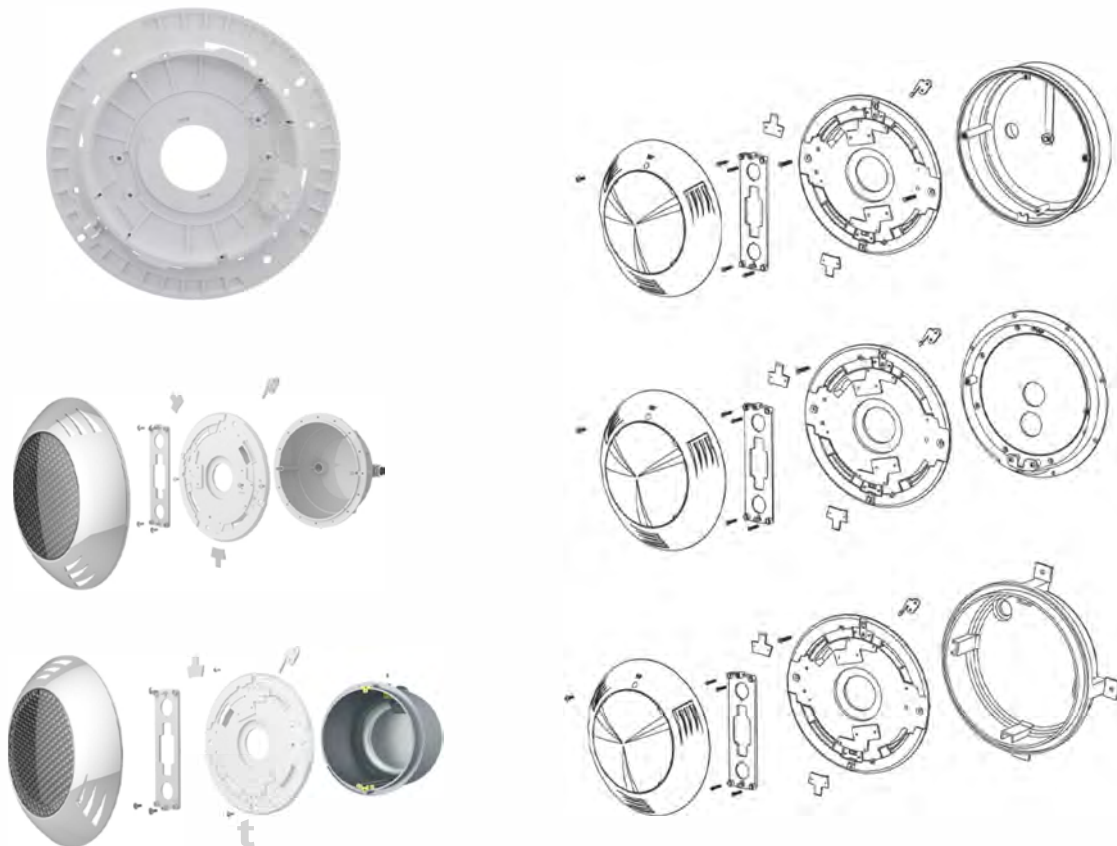

TECHNICAL DATA

Model	Power (W)	Voltage (V)	LED QTY	Light source	Color	Lumination (lux)	Installation type
WL-MD-LED162JTB	18\11	AC 12-20V	162	Wide voltage	Whitecolor	1500	Wall mounted type
WL-MD-LED162JTC	18\11	AC 12-20V	162	Wide voltage	RGB	970	Wall mounted type
WL-MD-LED216JTB	24\11	AC 12-20V	216	Wide voltage	Whitecolor	2150	Wall mounted type