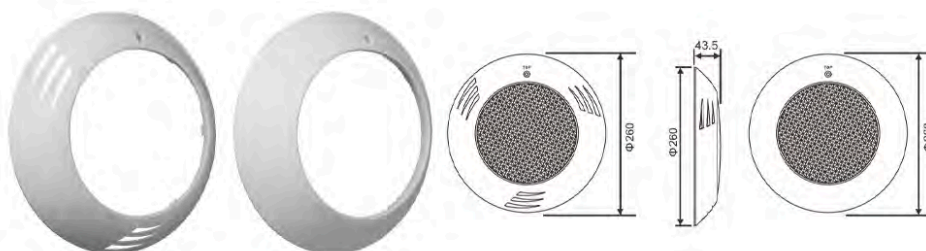

Product Details

MDA face ring

MDB face ring

- Code 3040930059 bracket for concrete pool (non-niche).
- Code 3040930061 Mounting set for panel pool.
- Code 1219800009 retrofit plate for light with European or American Niche.